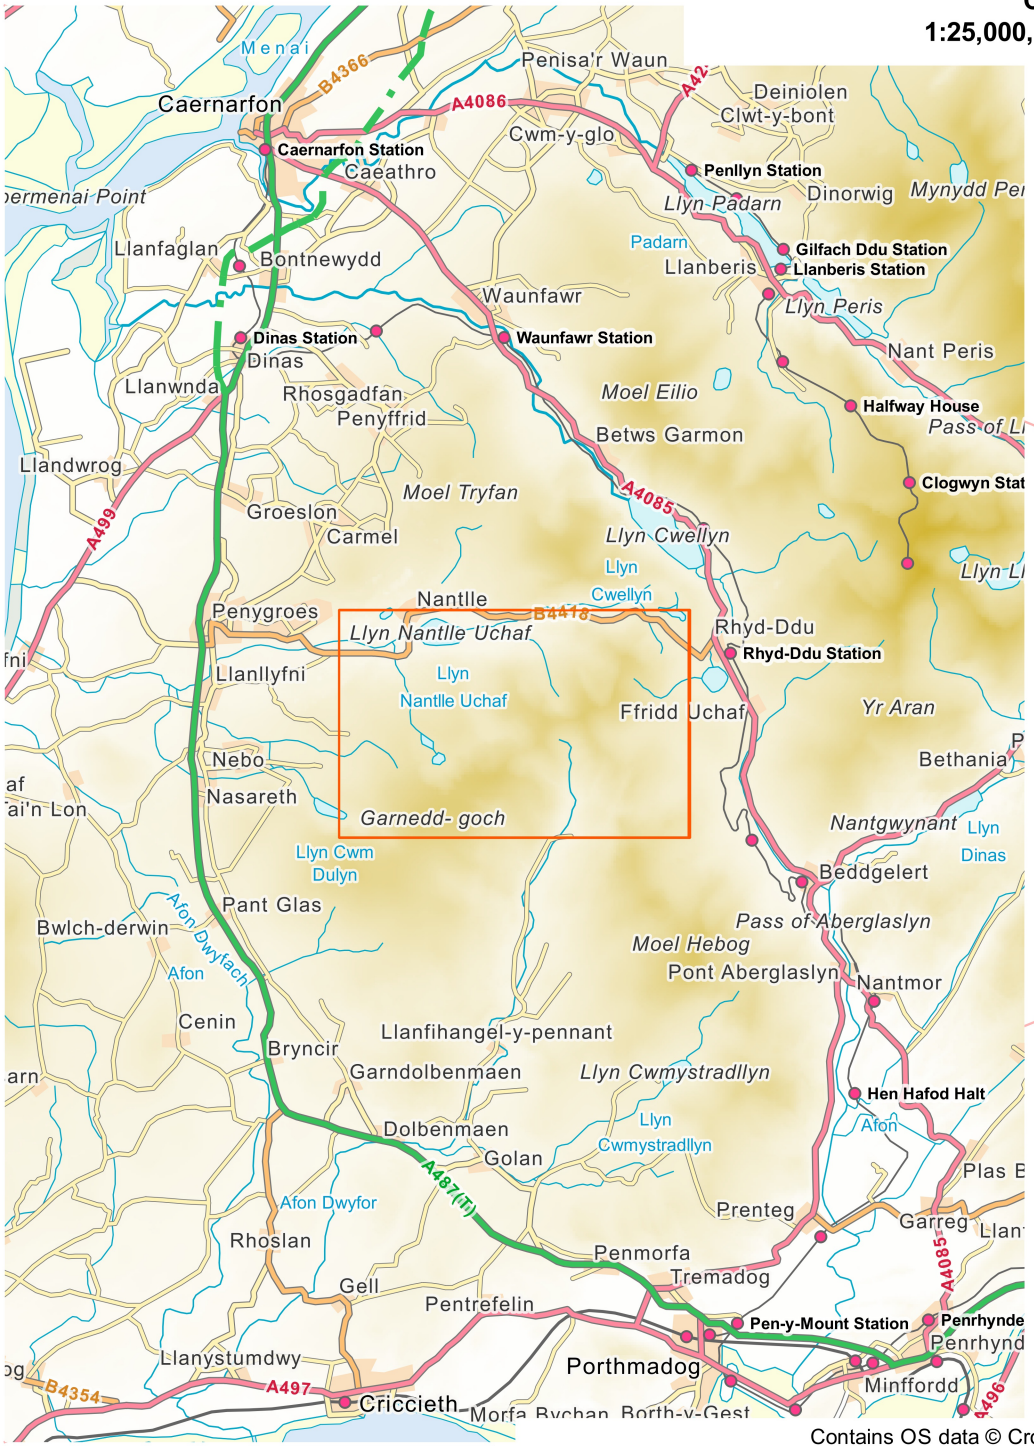

# Cwm Silyn 1:25,000, A4 area coverage

Contains OS data © Crown copyright and database right (2021).  
Overview mapping only, styling and content not representative of the actual product.