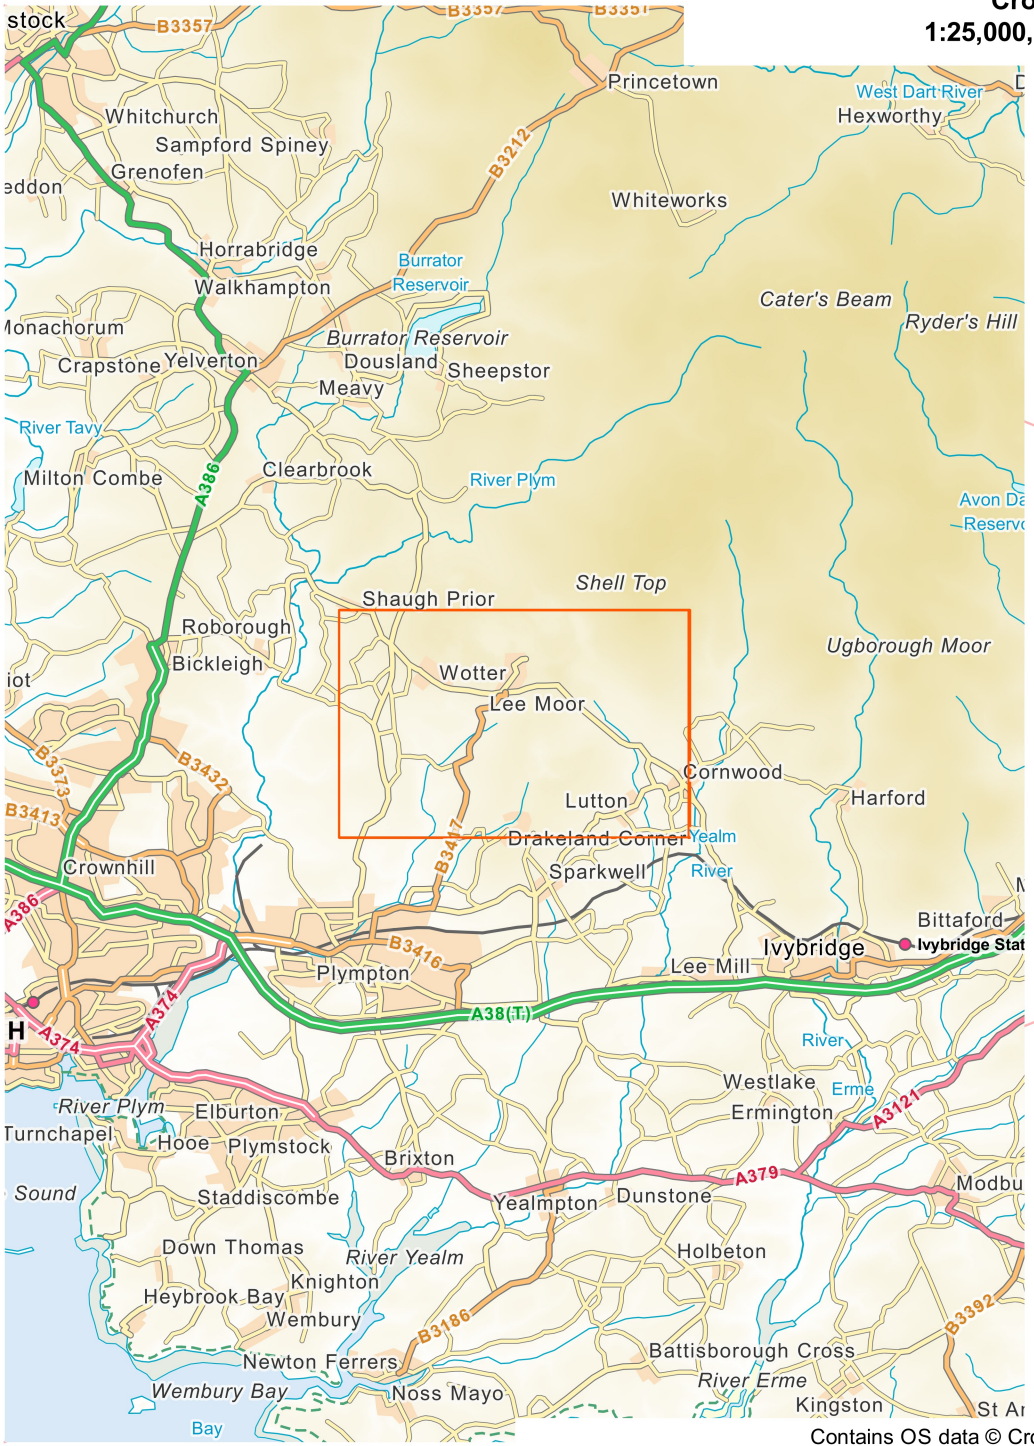

**Crownhill Down**  
**1:25,000, A4 area coverage**

Contains OS data © Crown copyright and database right (2021).  
Overview mapping only, styling and content not representative of the actual product.