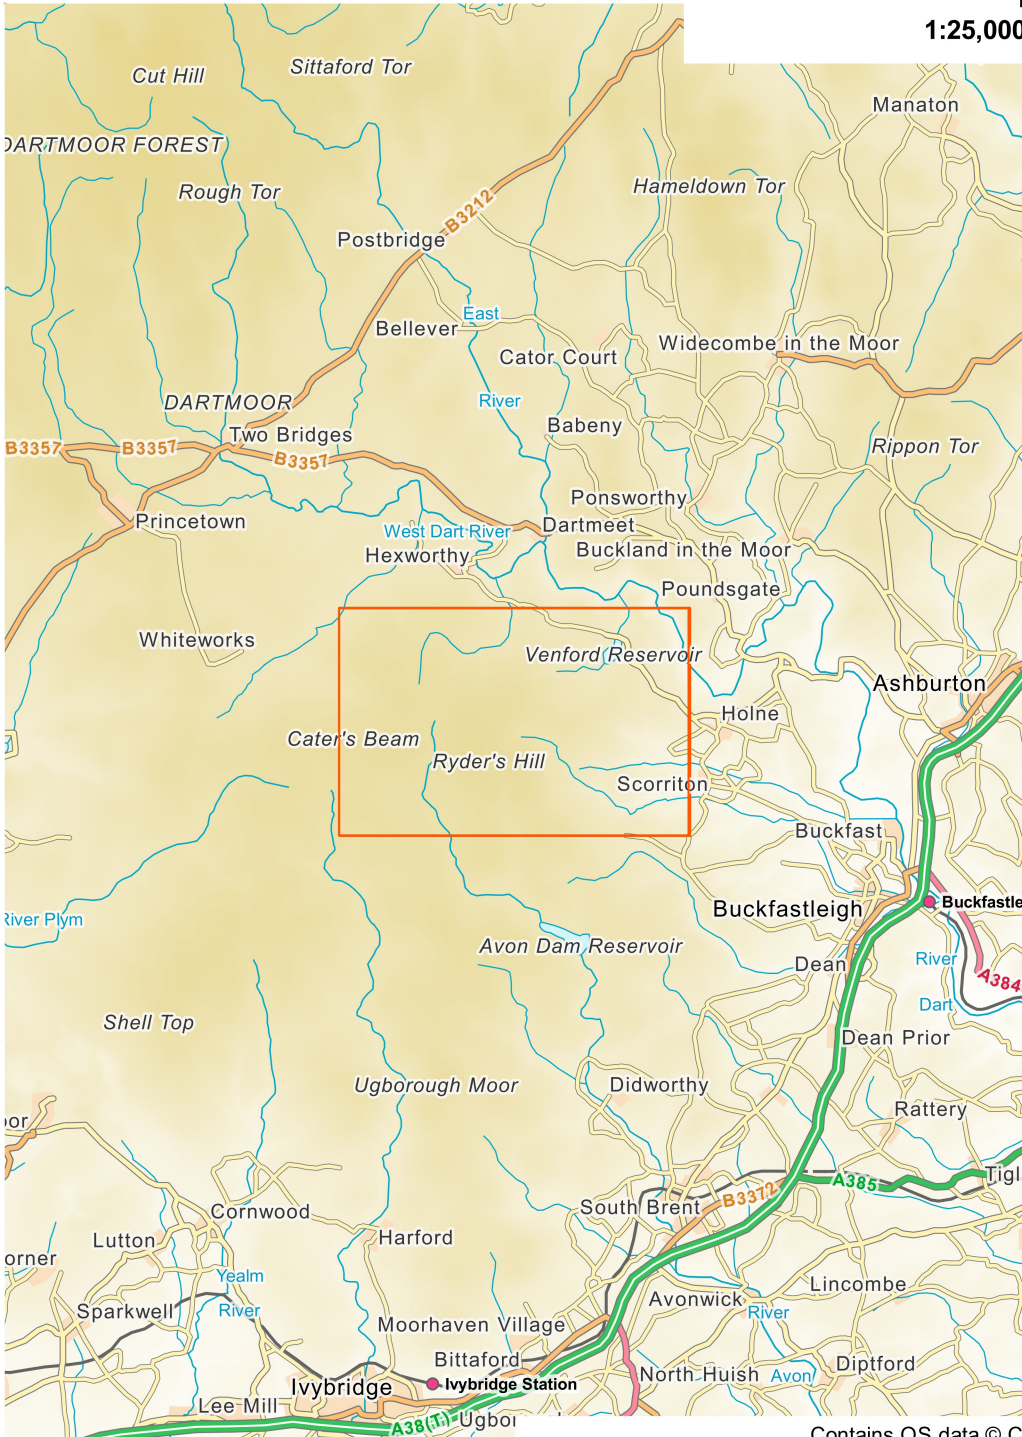

Holne Moor
1:25,000, A4 area coverage

Contains OS data © Crown copyright and database right (2021).
Overview mapping only, styling and content not representative of the actual product.