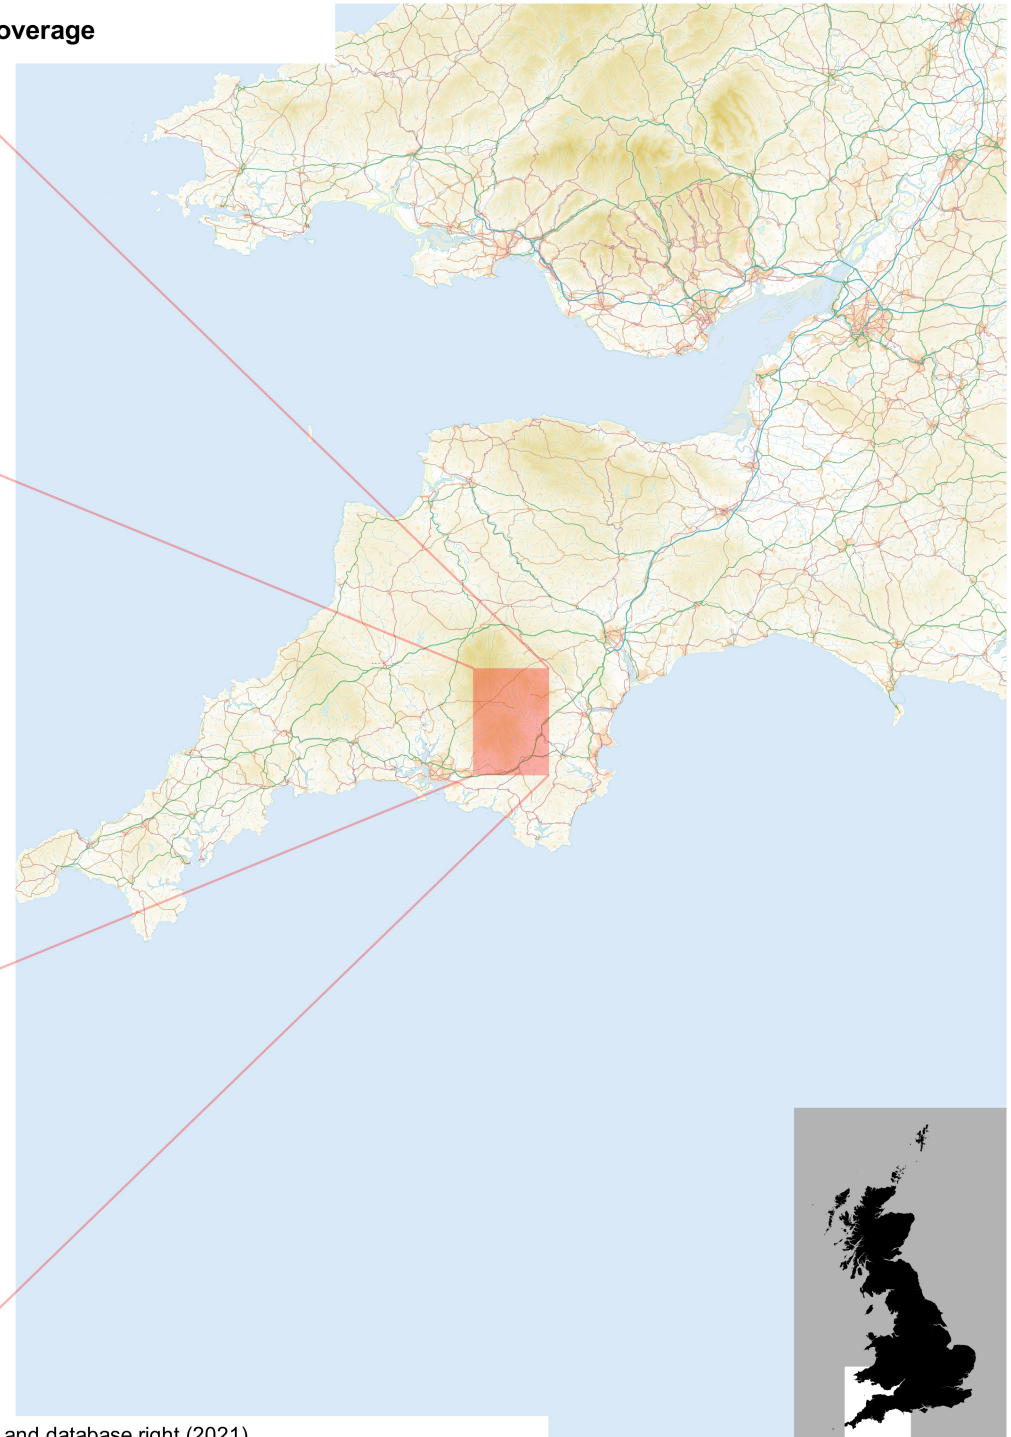

Holne Moor
1:25,000, A4 area coverage

Contains OS data © Crown copyright and database right (2021).
Overview mapping only, styling and content not representative of the actual product.