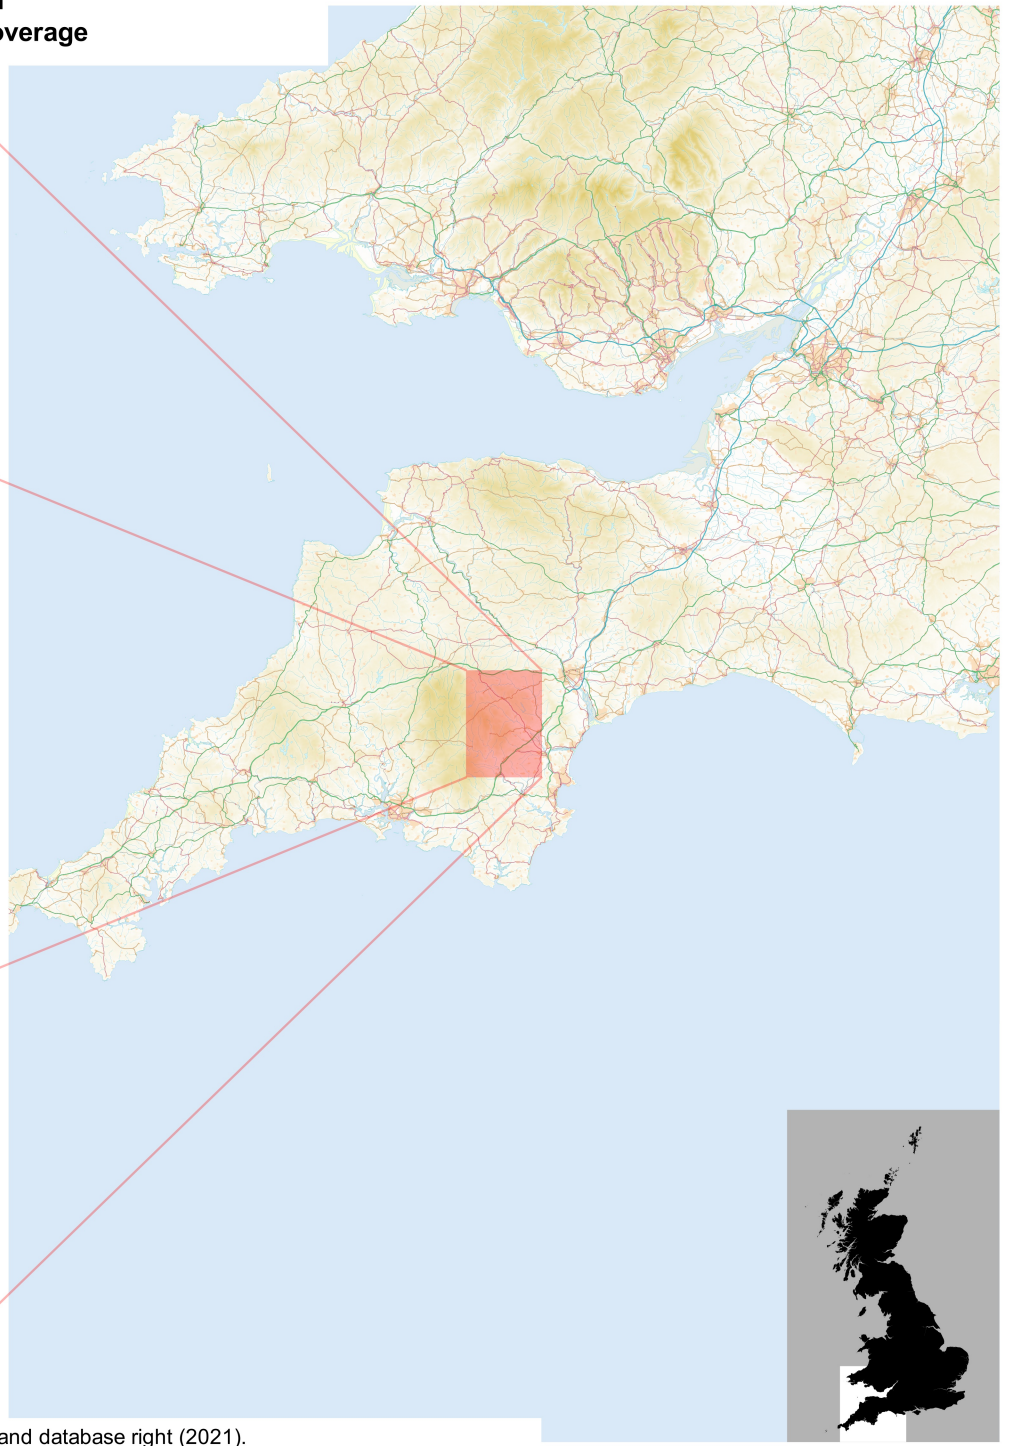

Haytor North

1:25,000, A4 area coverage

Contains OS data © Crown copyright and database right (2021).
Overview mapping only, styling and content not representative of the actual product.