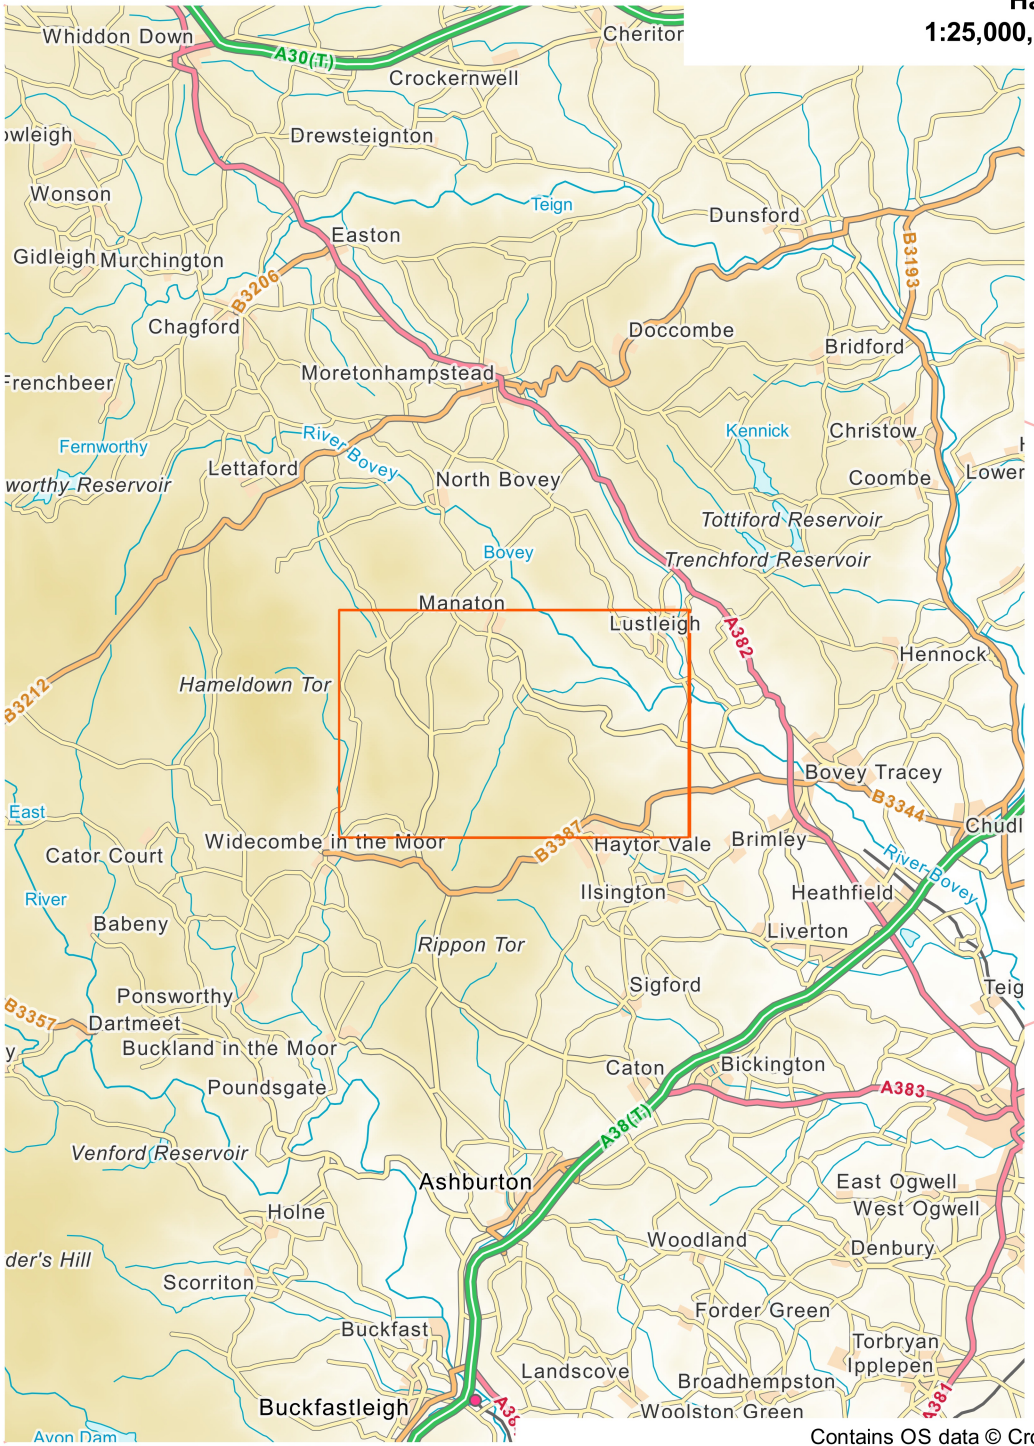

Haytor North

1:25,000, A4 area coverage

Contains OS data © Crown copyright and database right (2021).
Overview mapping only, styling and content not representative of the actual product.