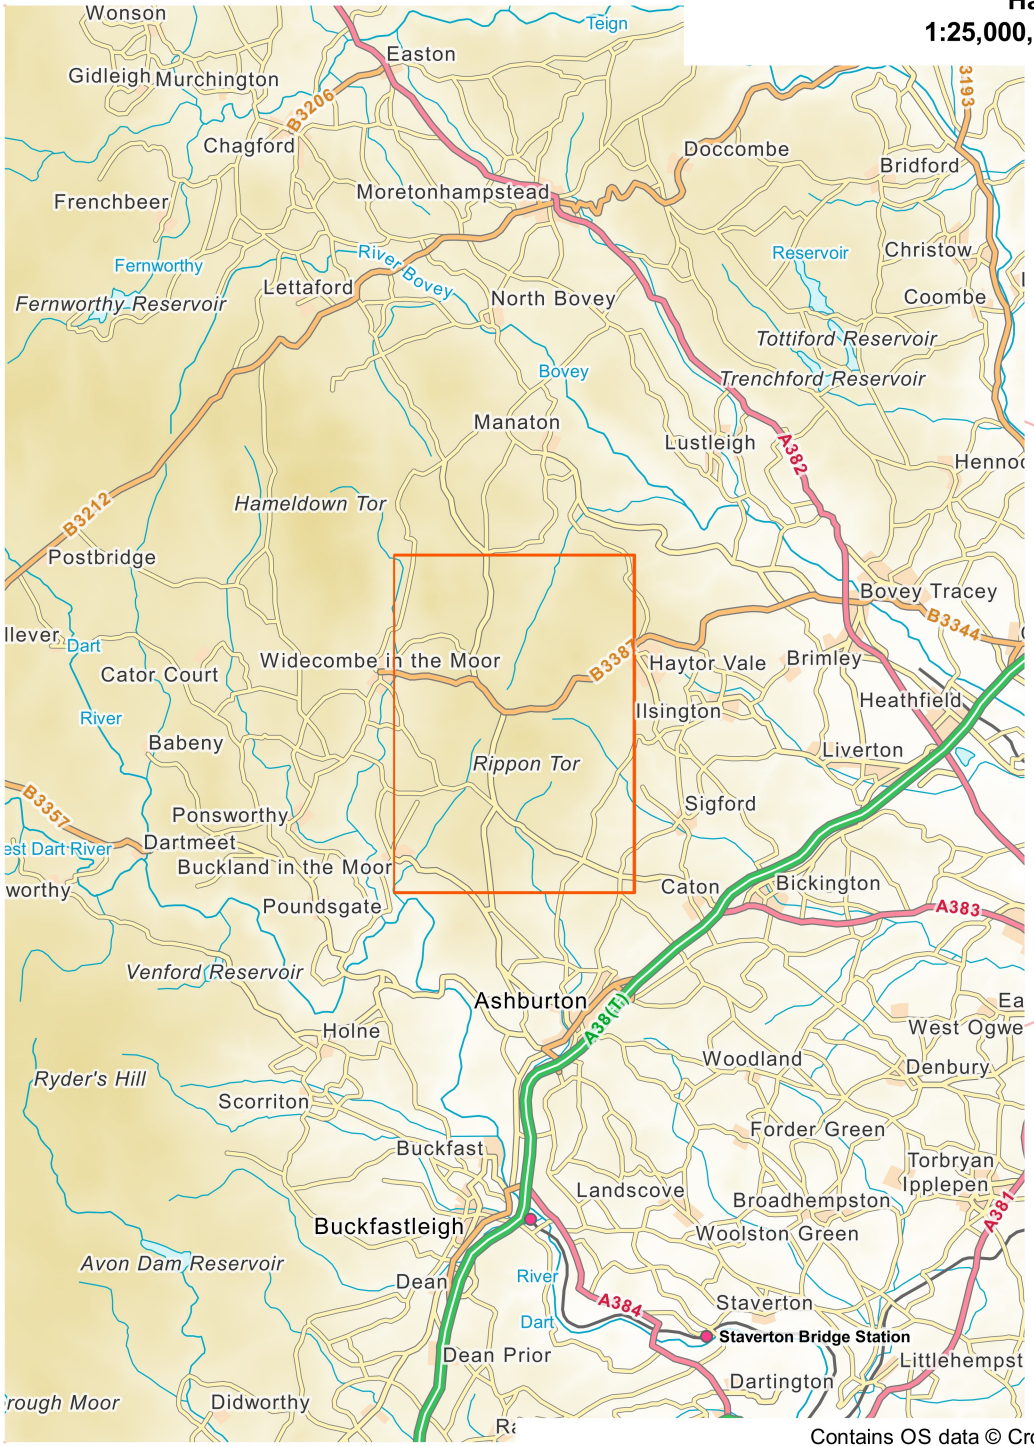

Haytor South

1:25,000, A4 area coverage

Contains OS data © Crown copyright and database right (2021).
Overview mapping only, styling and content not representative of the actual product.