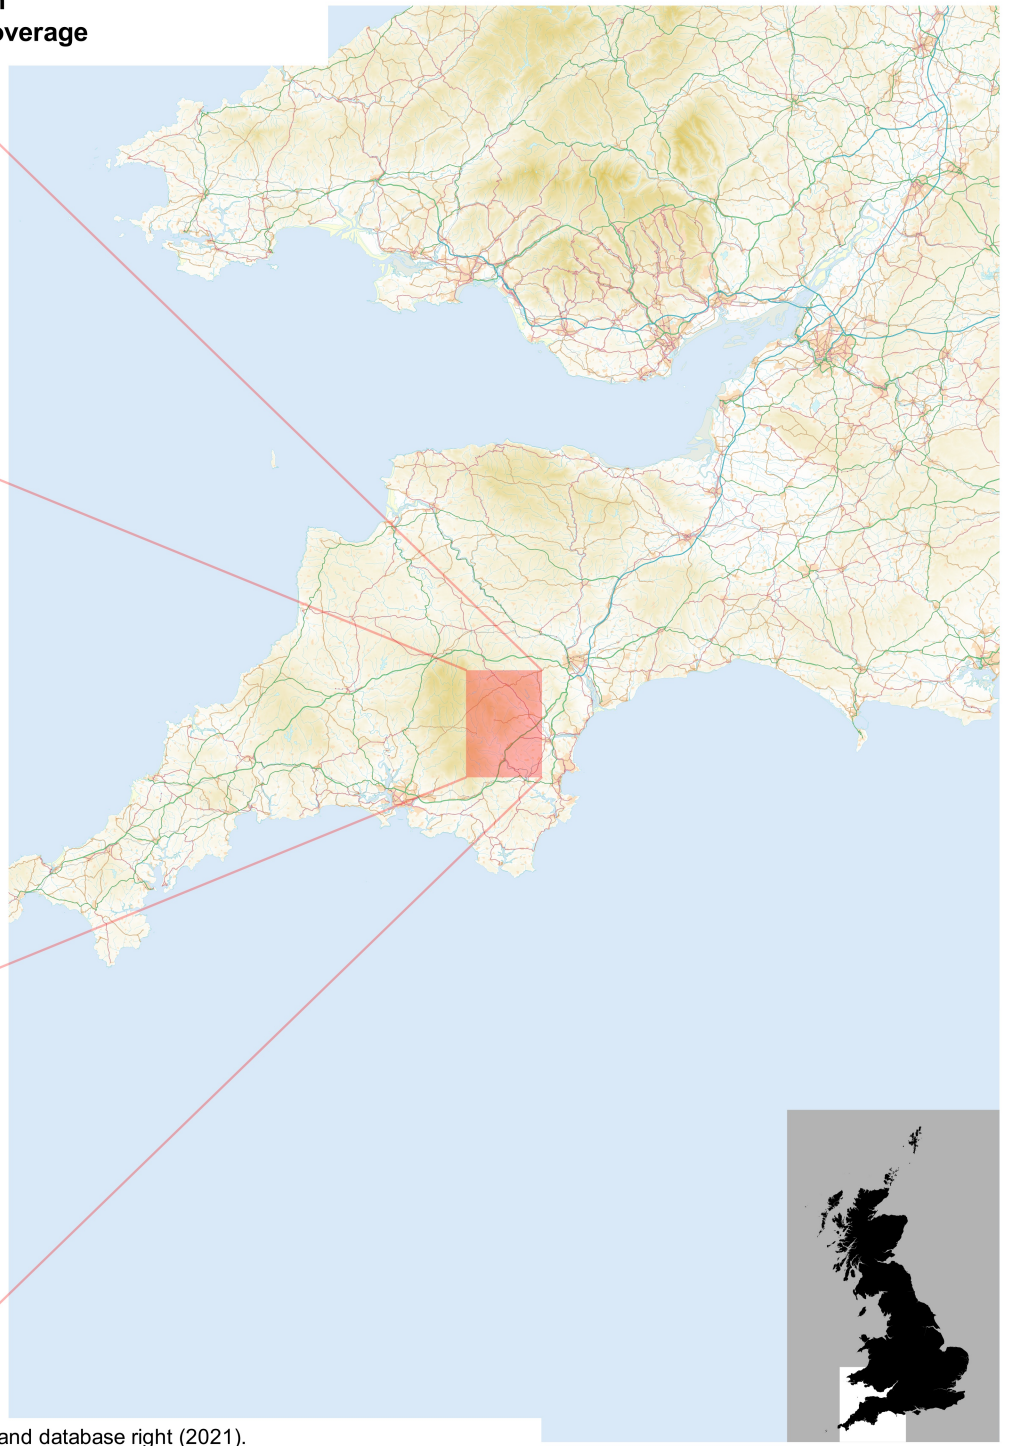

Haytor South

1:25,000, A4 area coverage

Contains OS data © Crown copyright and database right (2021).
Overview mapping only, styling and content not representative of the actual product.