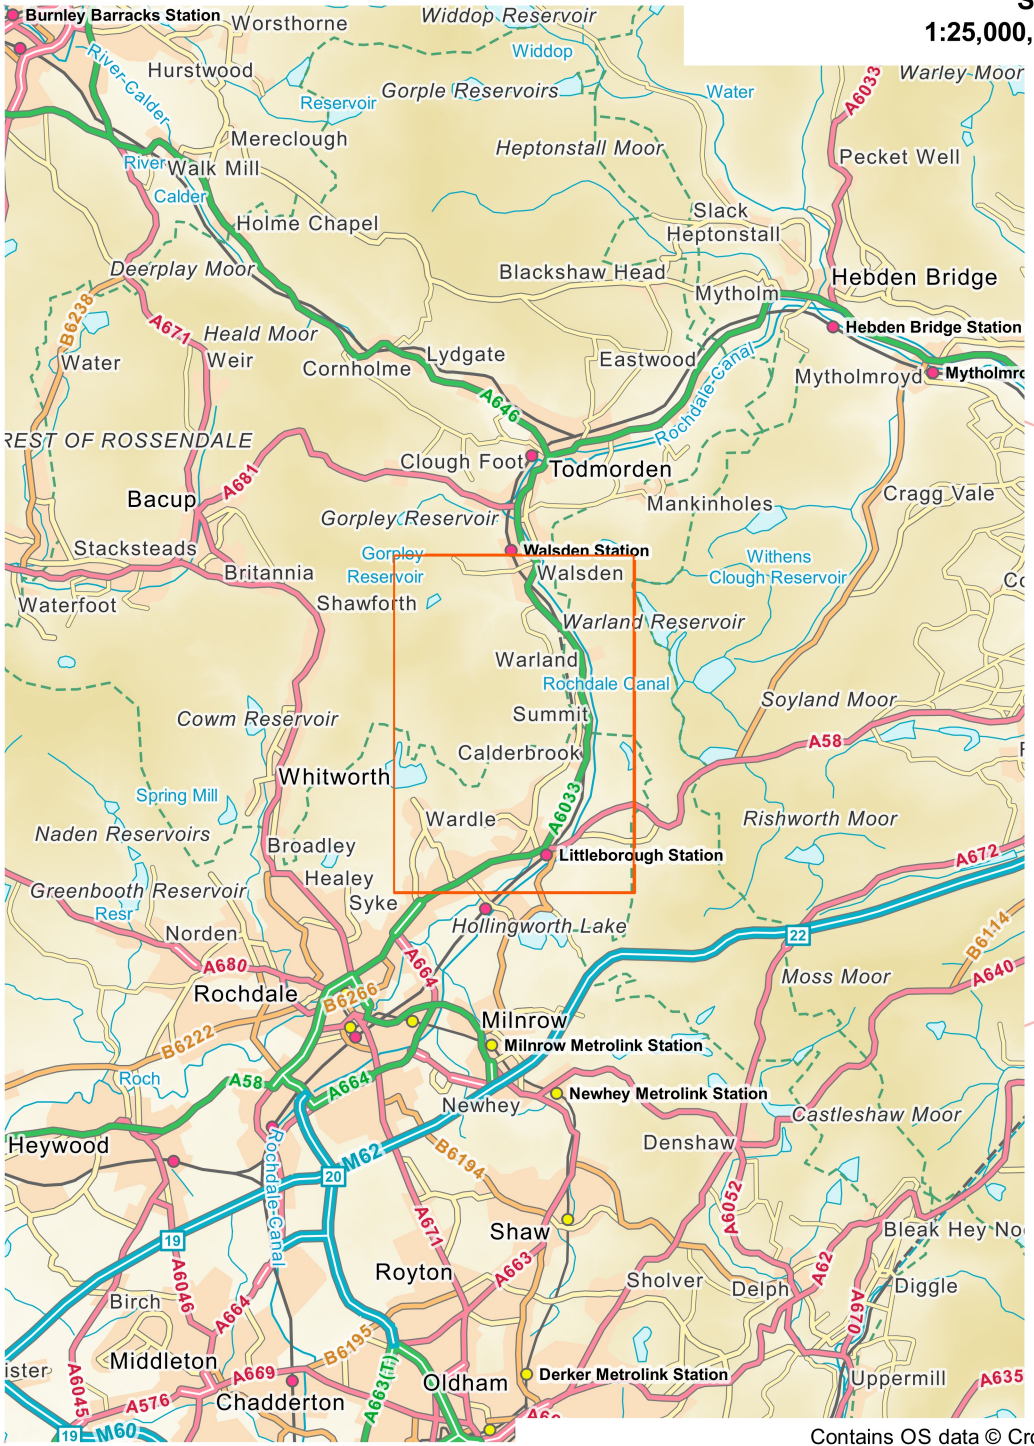

Shore Moor
1:25,000, A4 area coverage

Contains OS data © Crown copyright and database right (2021).
Overview mapping only, styling and content not representative of the actual product.