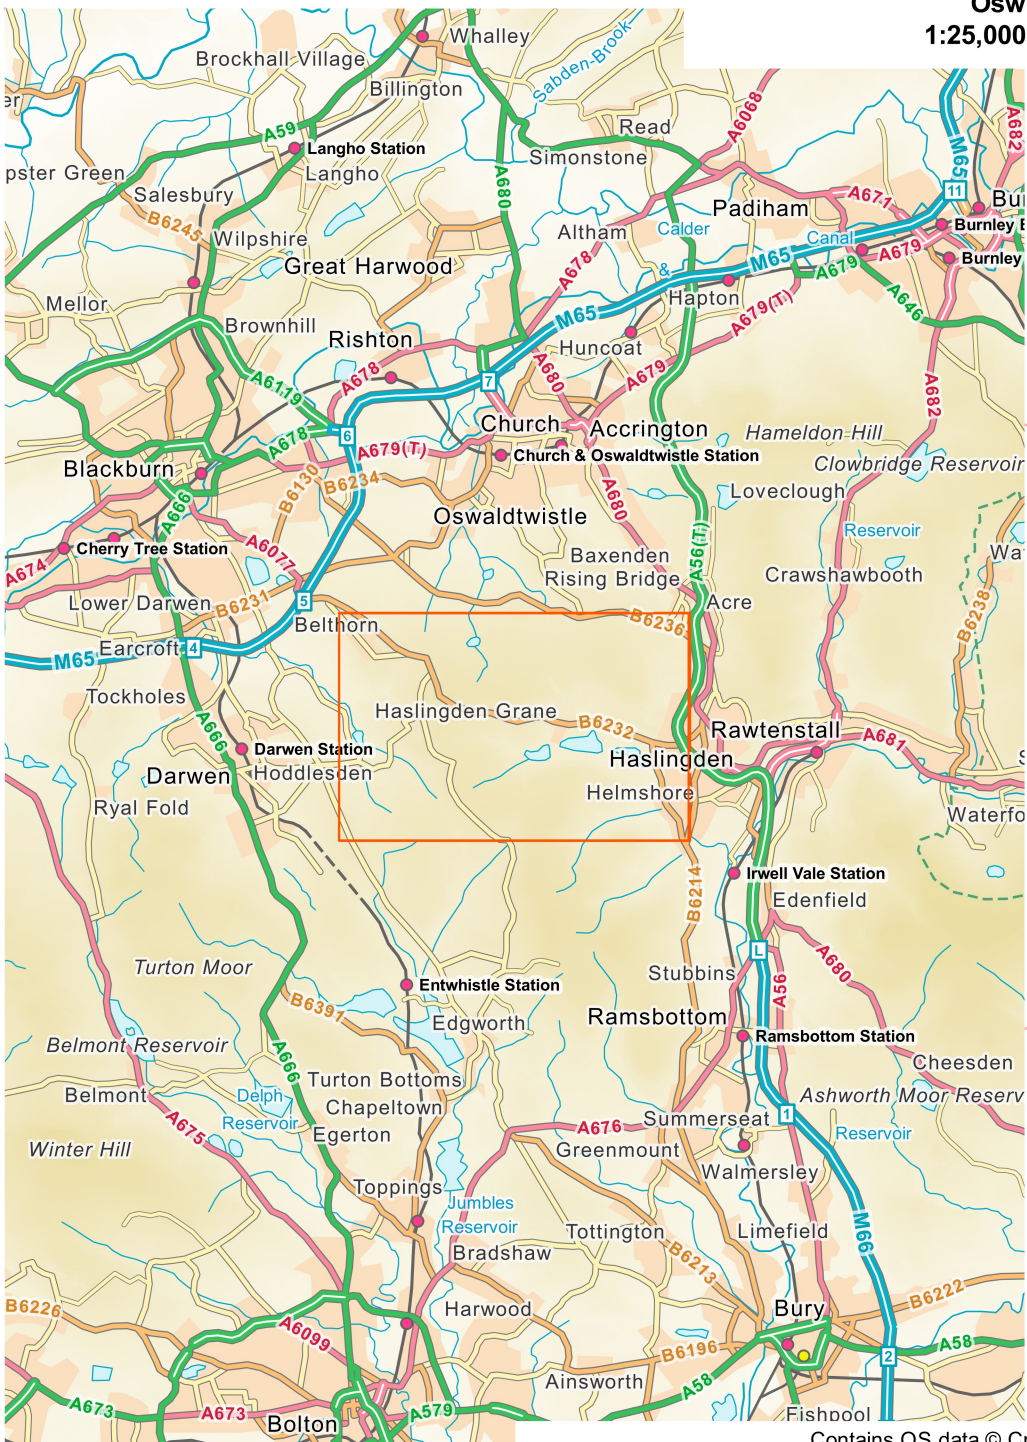

Oswaldwistle Moor
1:25,000, A4 area coverage

Contains OS data © Crown copyright and database right (2021).
Overview mapping only, styling and content not representative of the actual product.