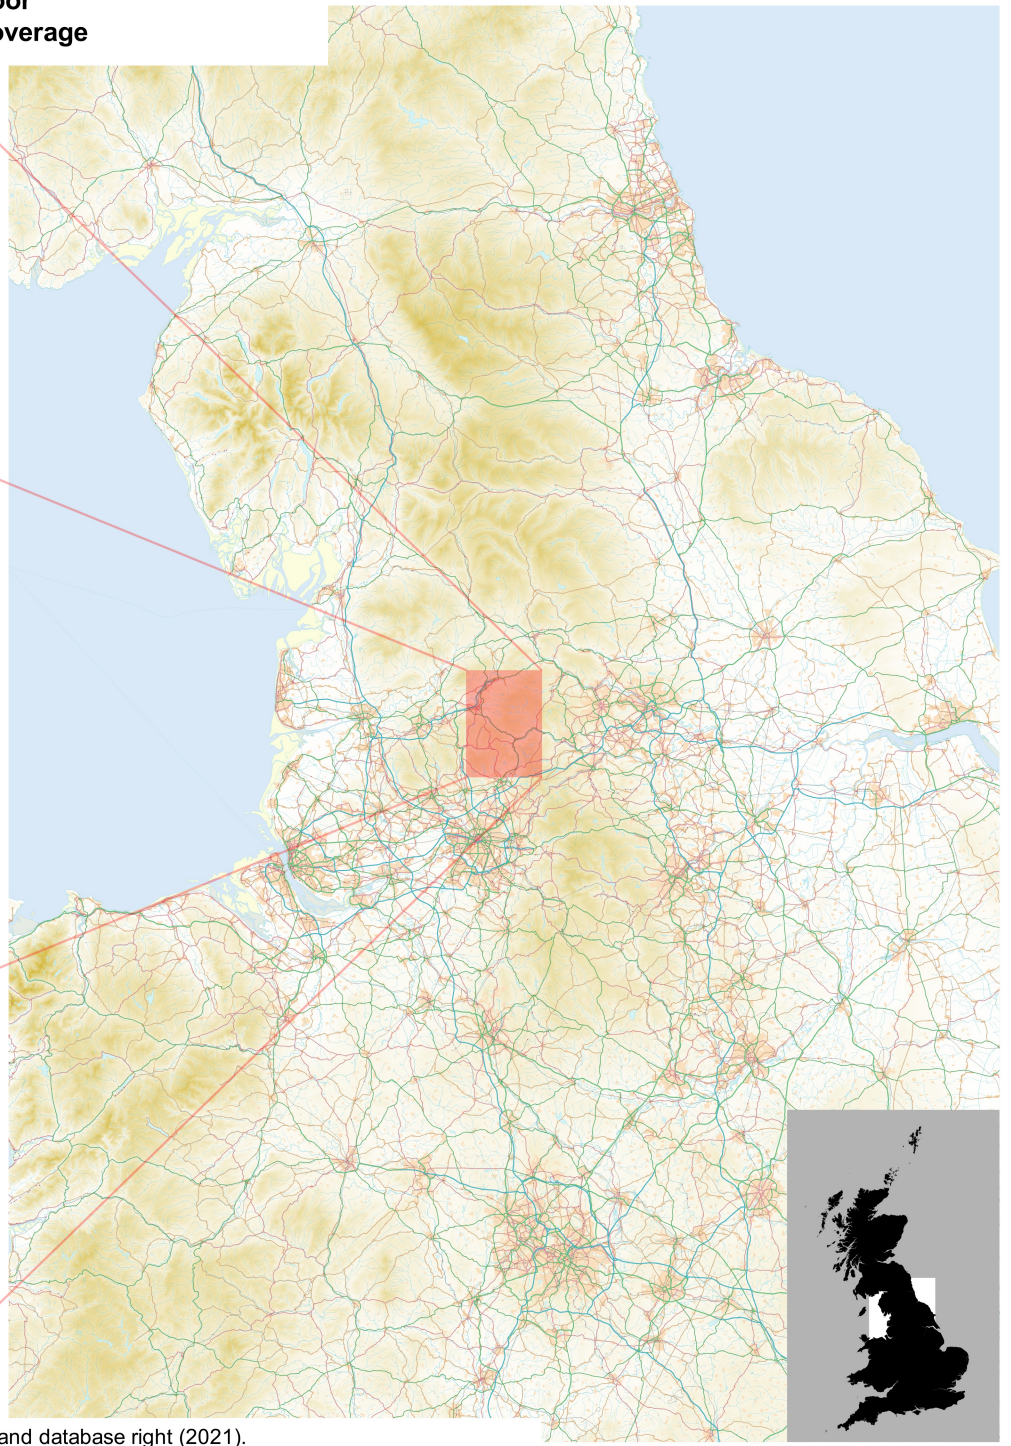

Worsthorne Moor
1:25,000, A4 area coverage

Contains OS data © Crown copyright and database right (2021).
Overview mapping only, styling and content not representative of the actual product.