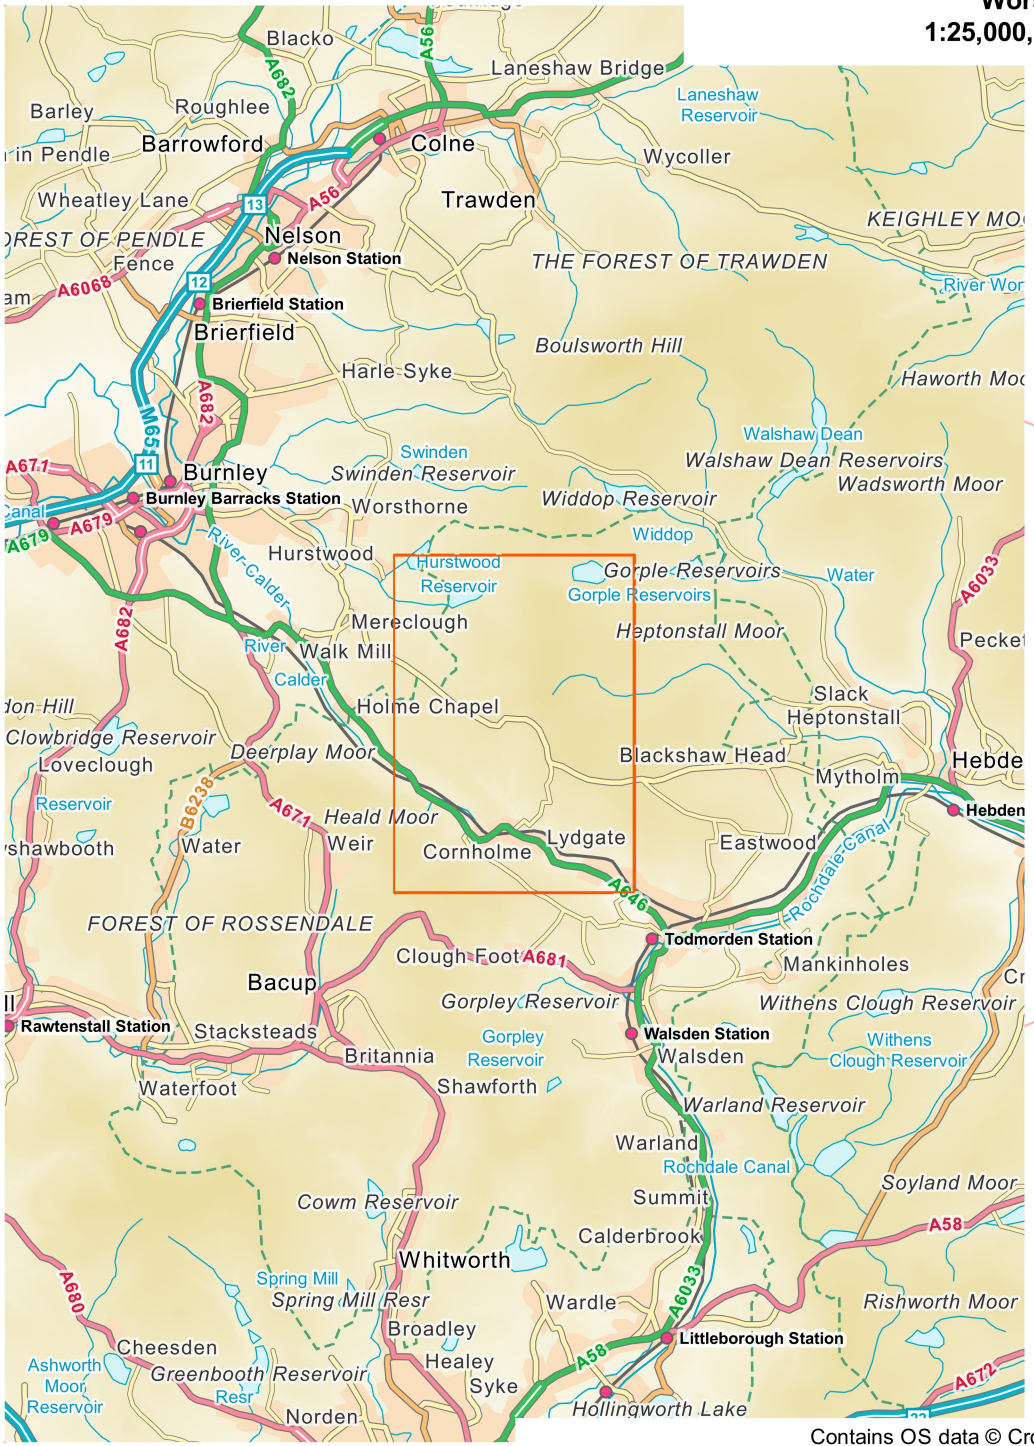

Worsthorne Moor
1:25,000, A4 area coverage

Contains OS data © Crown copyright and database right (2021).
Overview mapping only, styling and content not representative of the actual product.