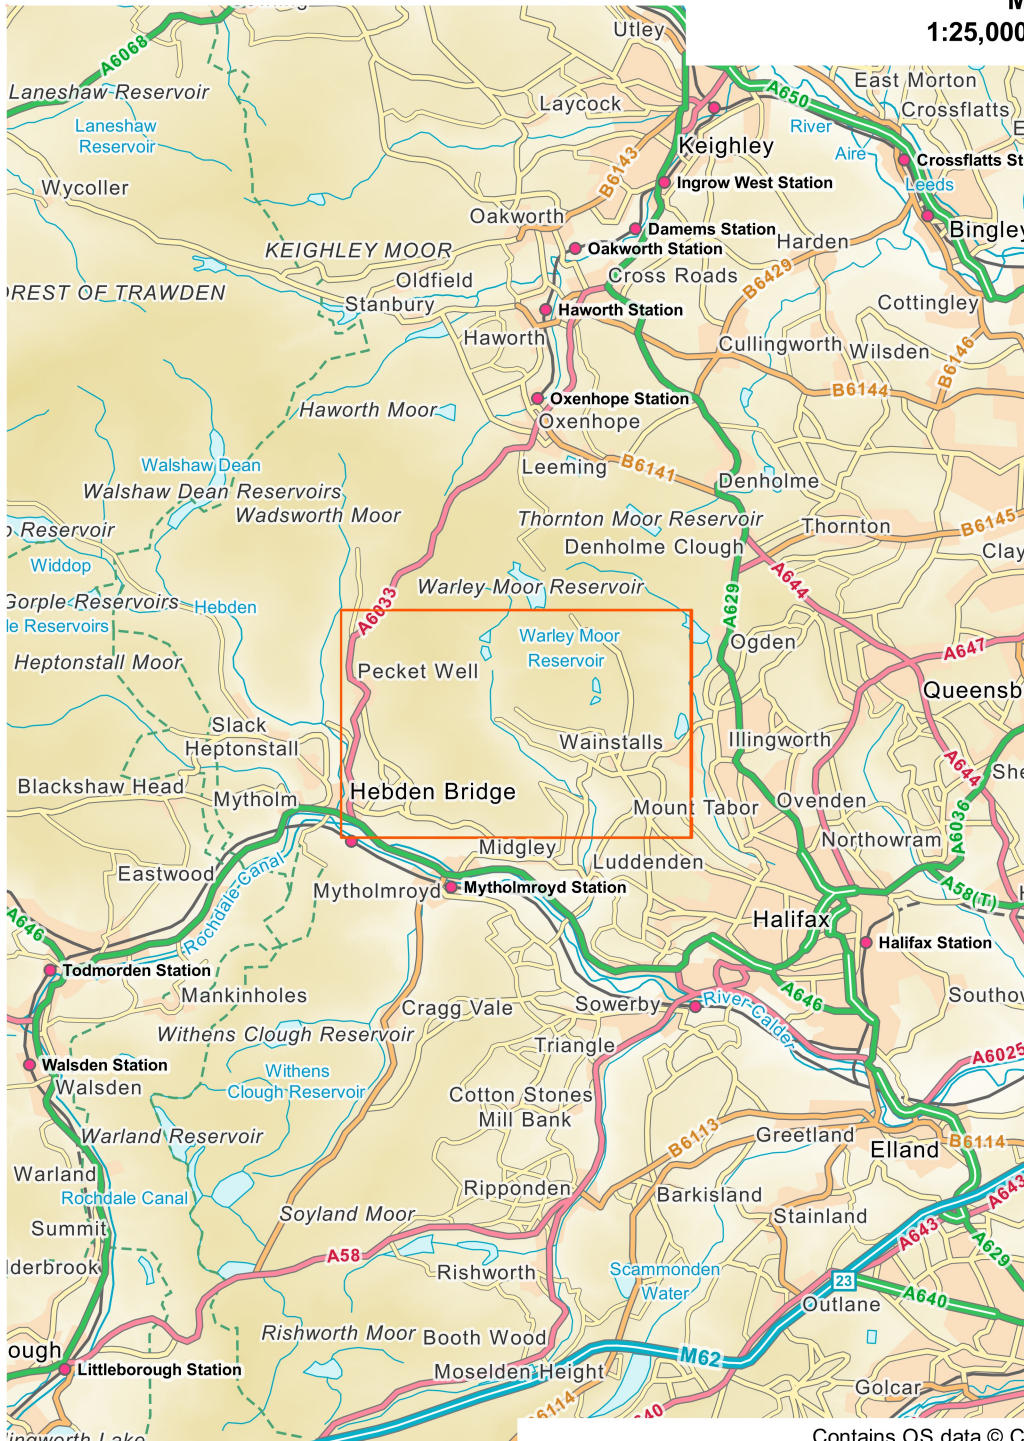

Midgley Moor
1:25,000, A4 area coverage

Contains OS data © Crown copyright and database right (2021).
Overview mapping only, styling and content not representative of the actual product.