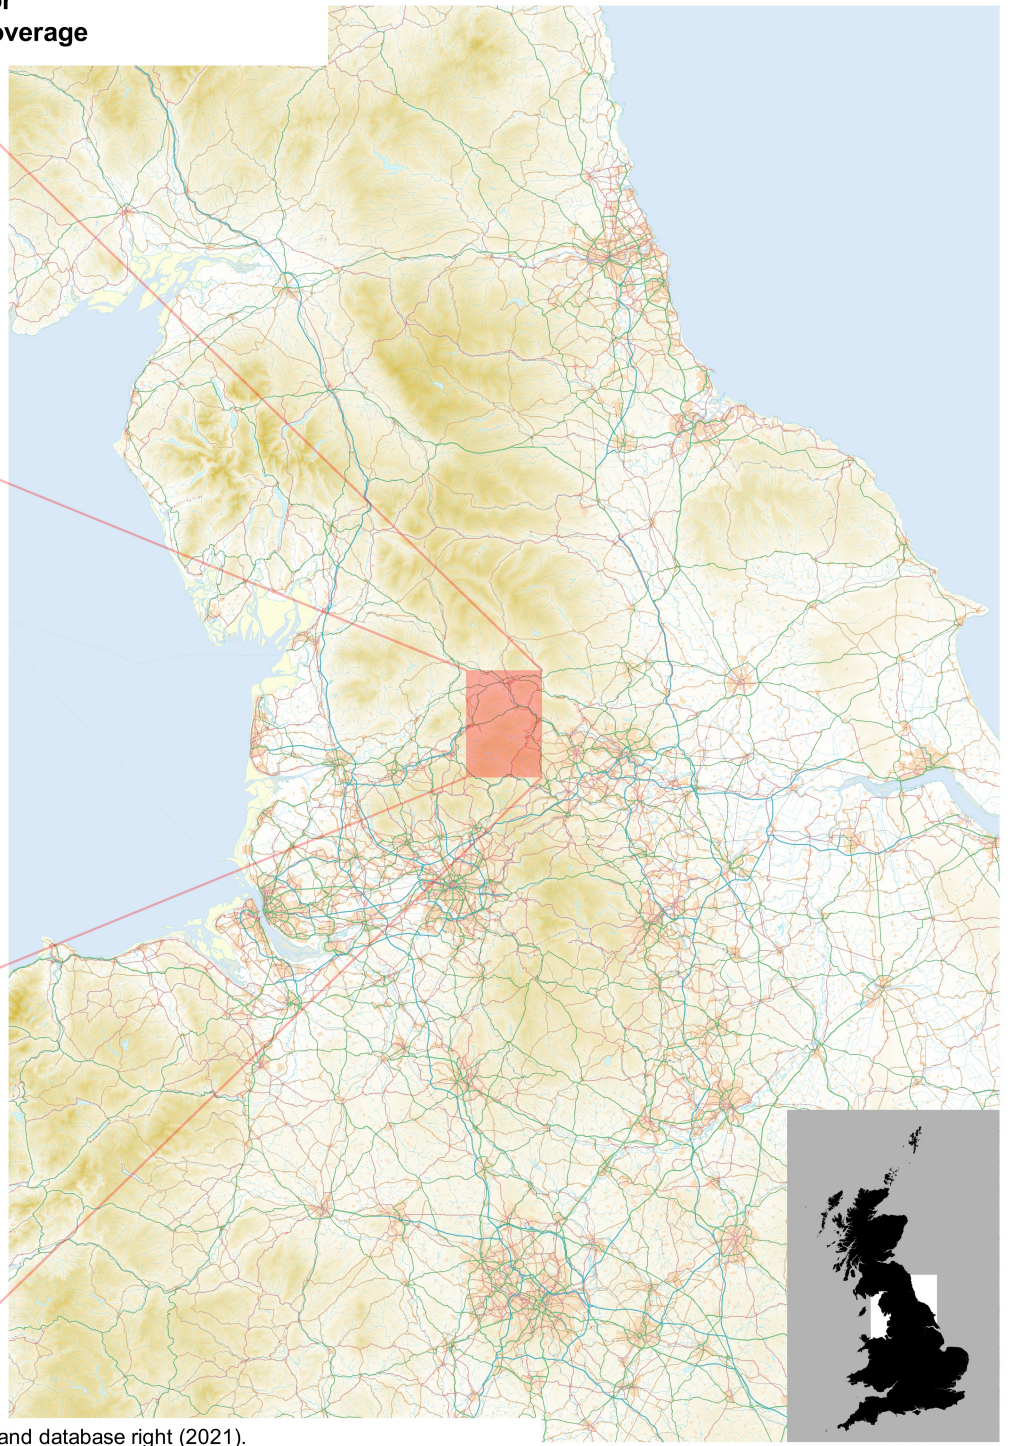

Stott Hill Moor

1:25,000, A4 area coverage

Contains OS data © Crown copyright and database right (2021).
Overview mapping only, styling and content not representative of the actual product.