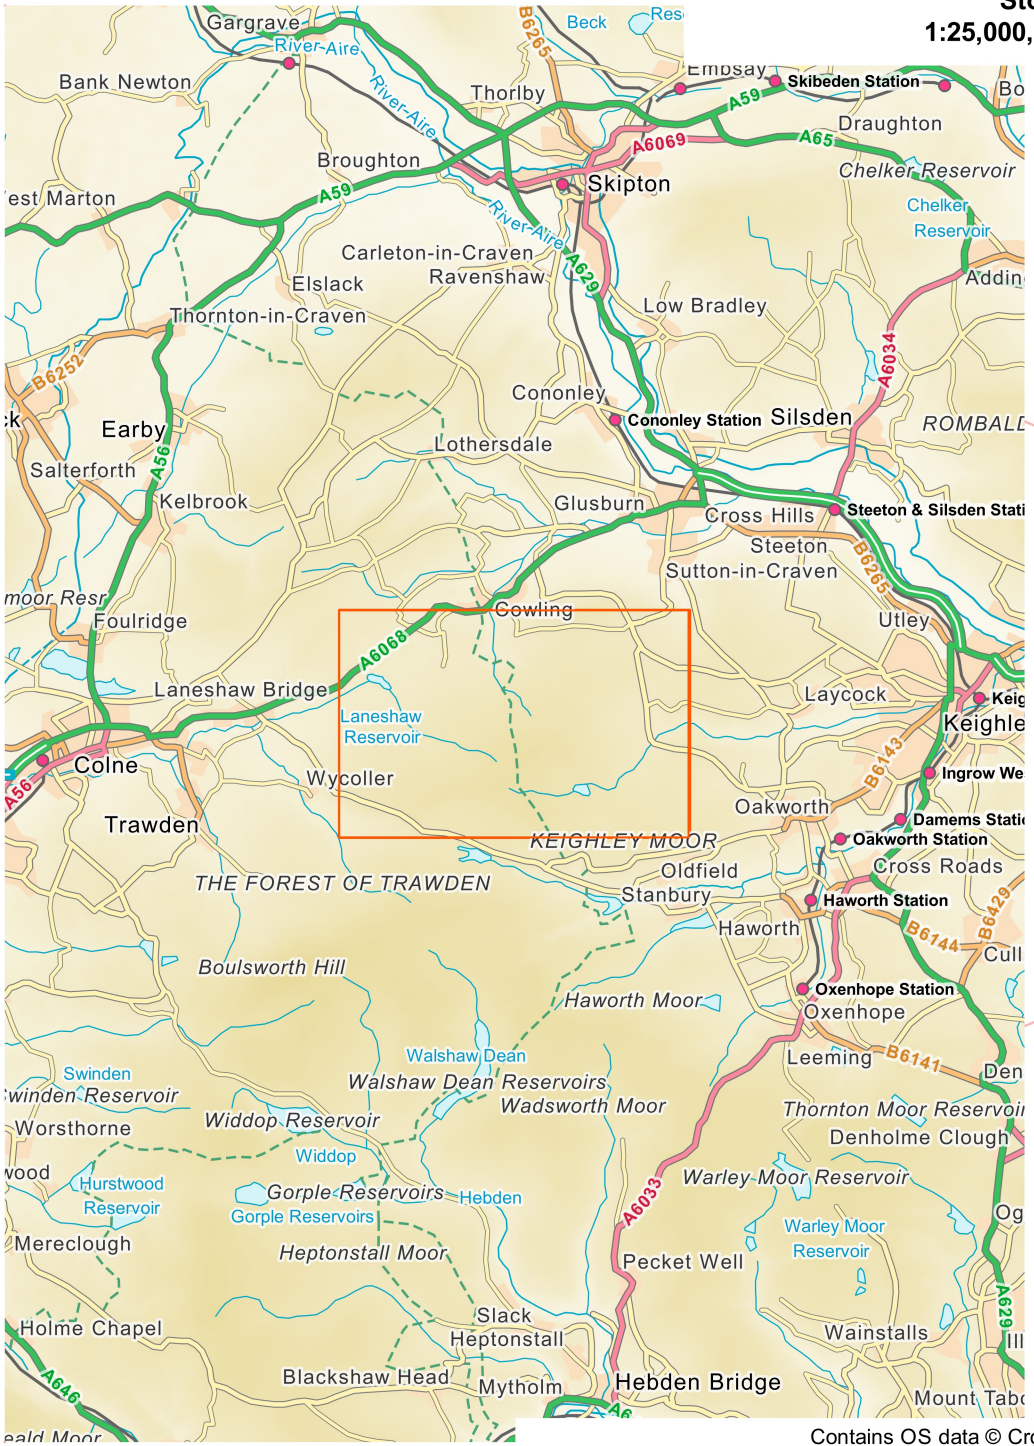

Stott Hill Moor

1:25,000, A4 area coverage

Contains OS data © Crown copyright and database right (2021).
Overview mapping only, styling and content not representative of the actual product.