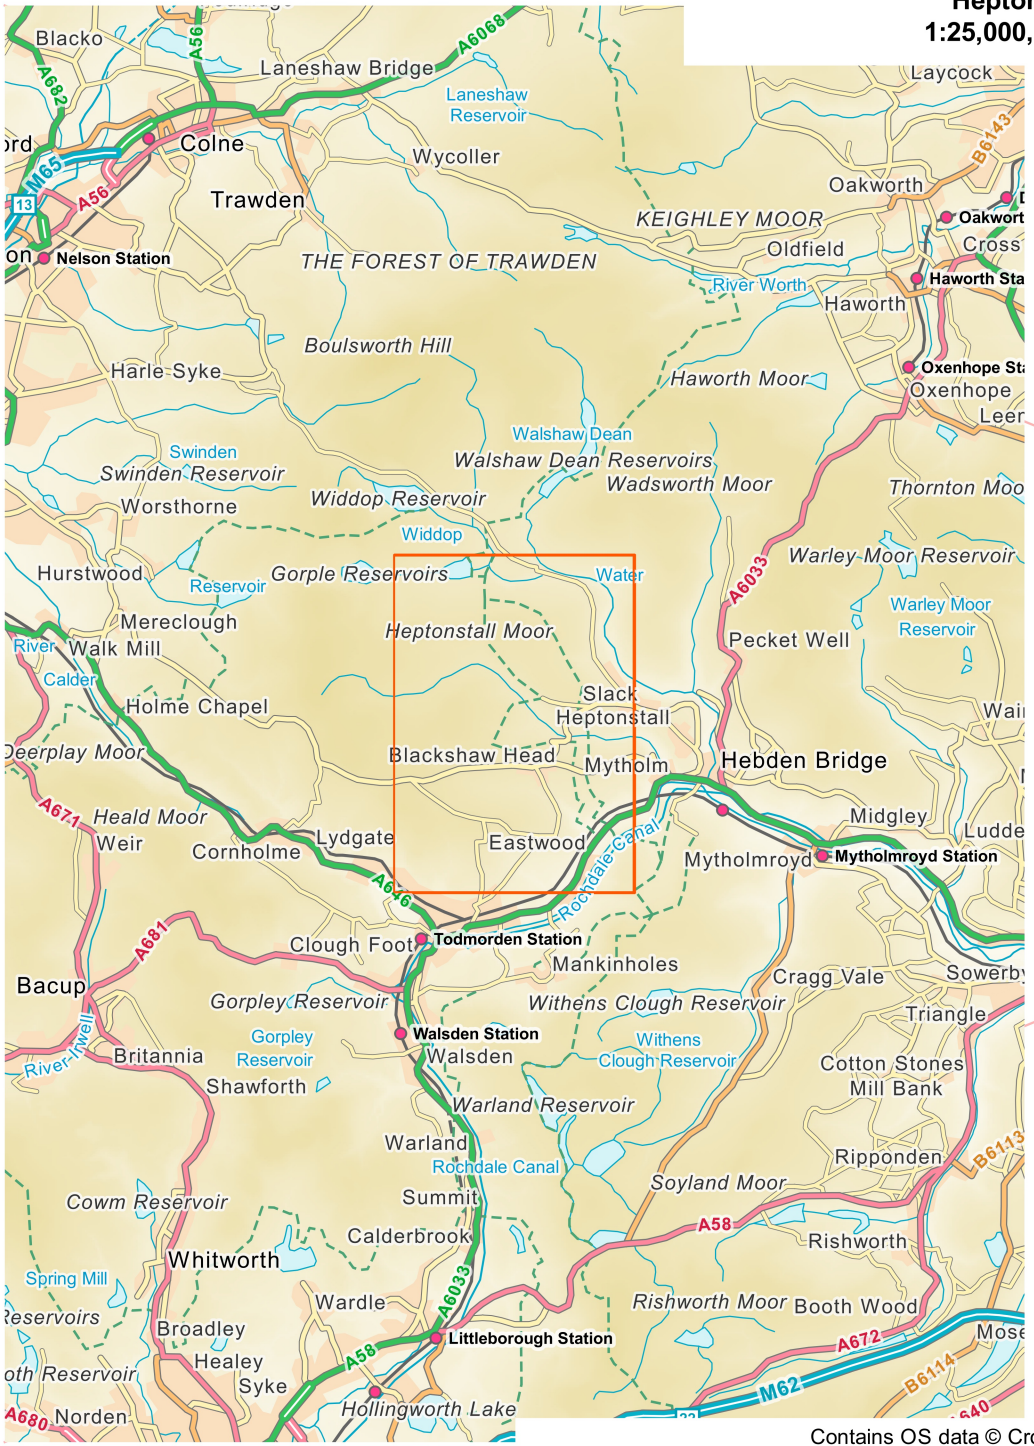

Heptonstall Moor East
1:25,000, A4 area coverage

Contains OS data © Crown copyright and database right (2021).
Overview mapping only, styling and content not representative of the actual product.