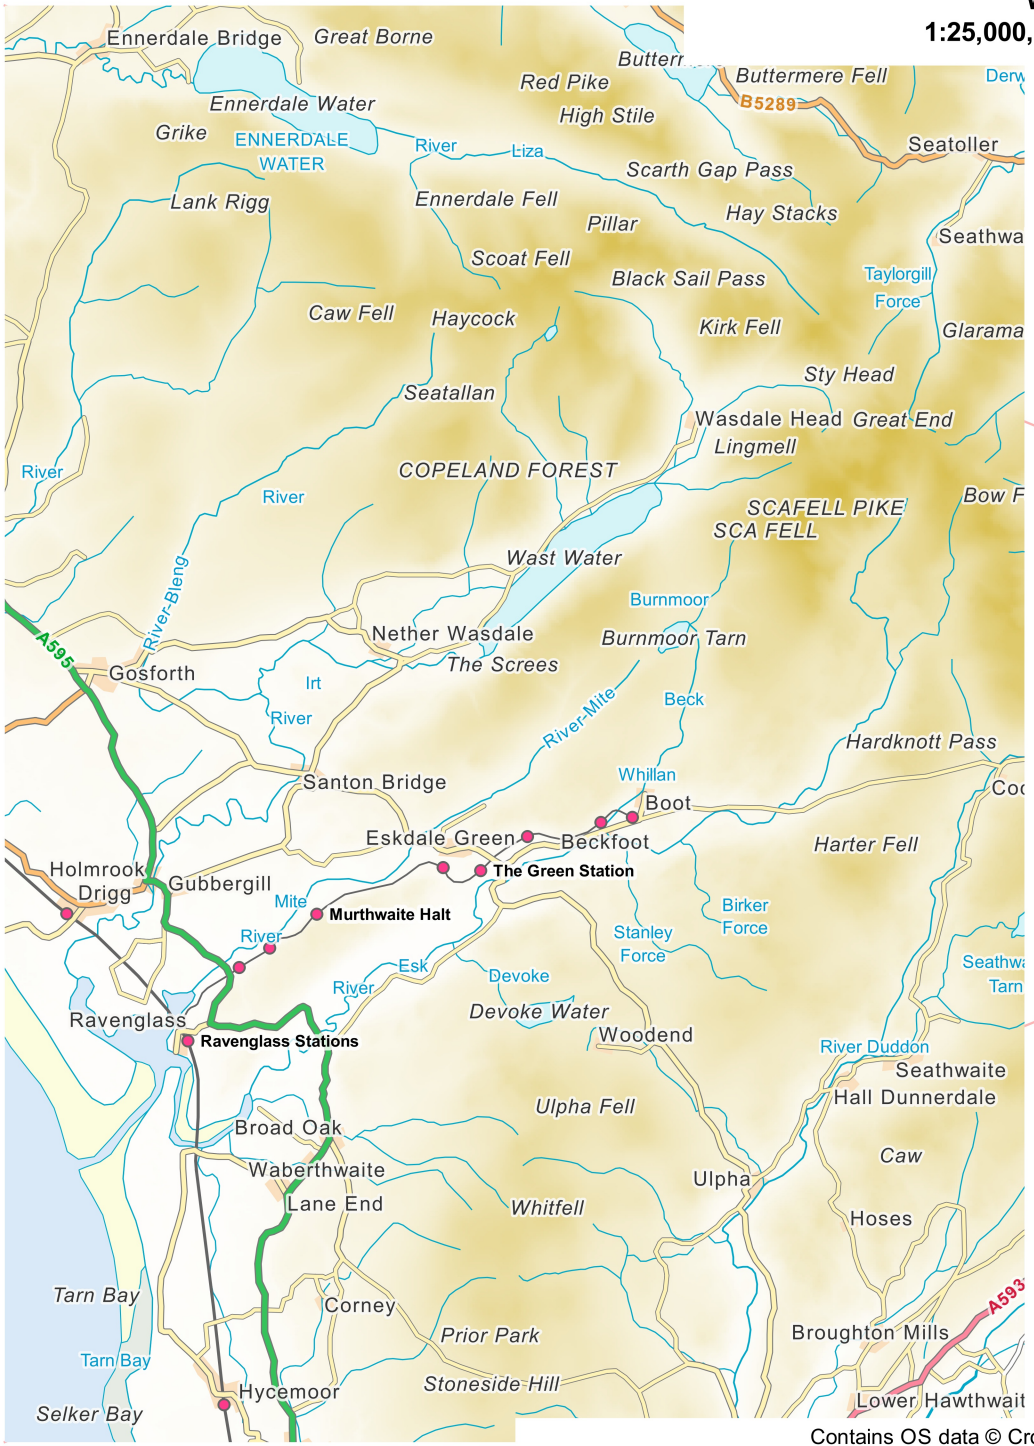

Whin Rigg
1:25,000, A4 area coverage

Contains OS data © Crown copyright and database right (2021).
Overview mapping only, styling and content not representative of the actual product.