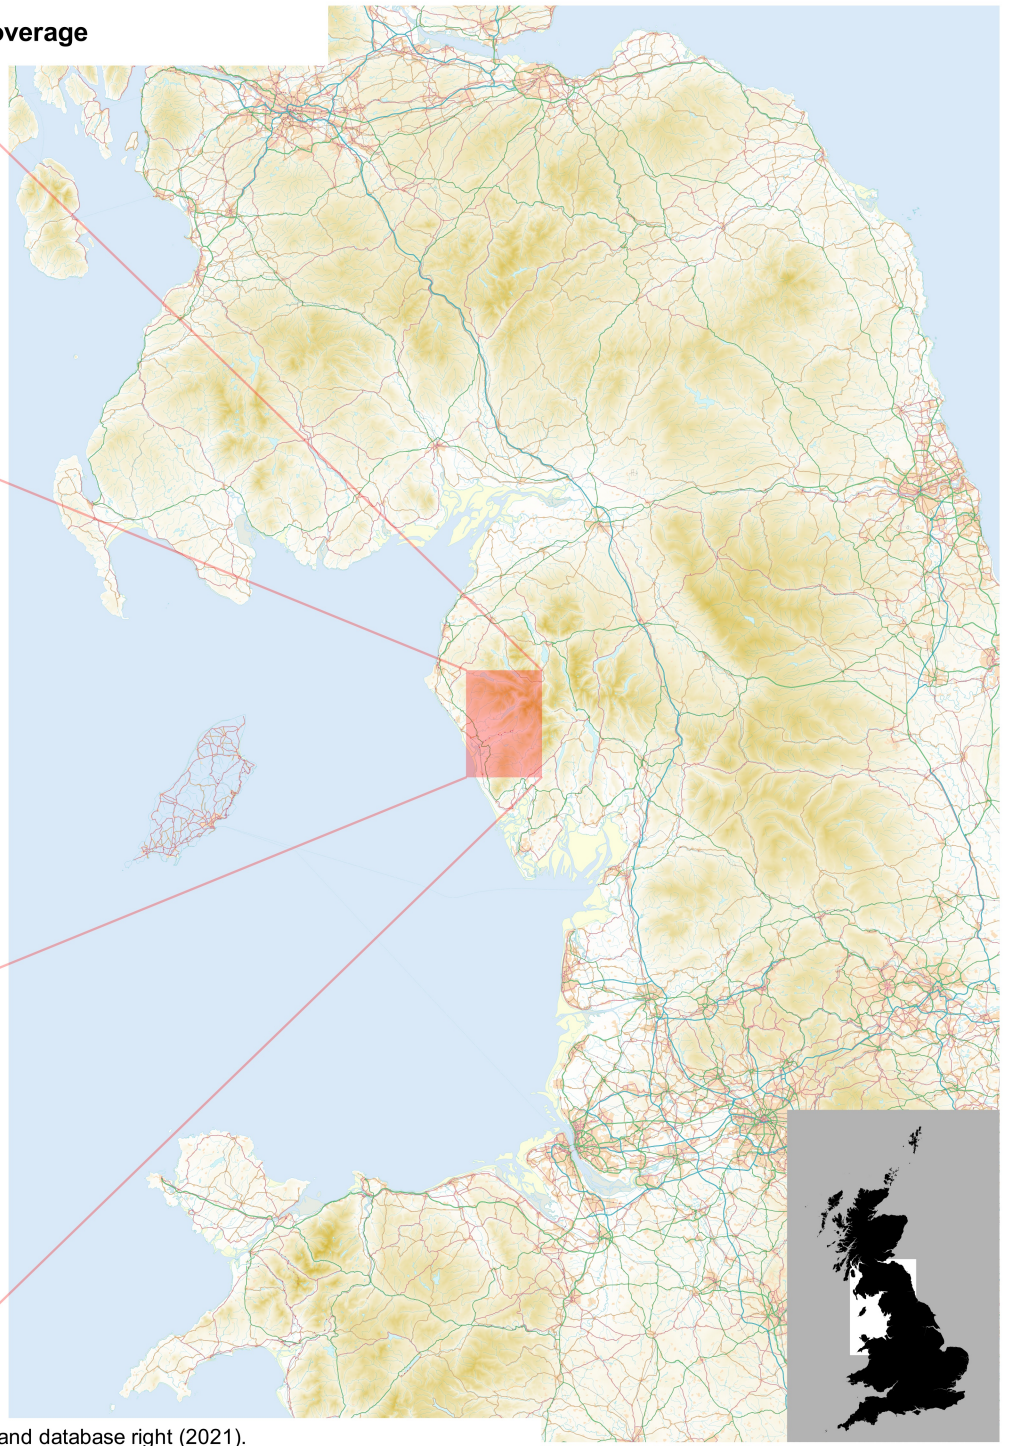

Whin Rigg
1:25,000, A4 area coverage

Contains OS data © Crown copyright and database right (2021).
Overview mapping only, styling and content not representative of the actual product.