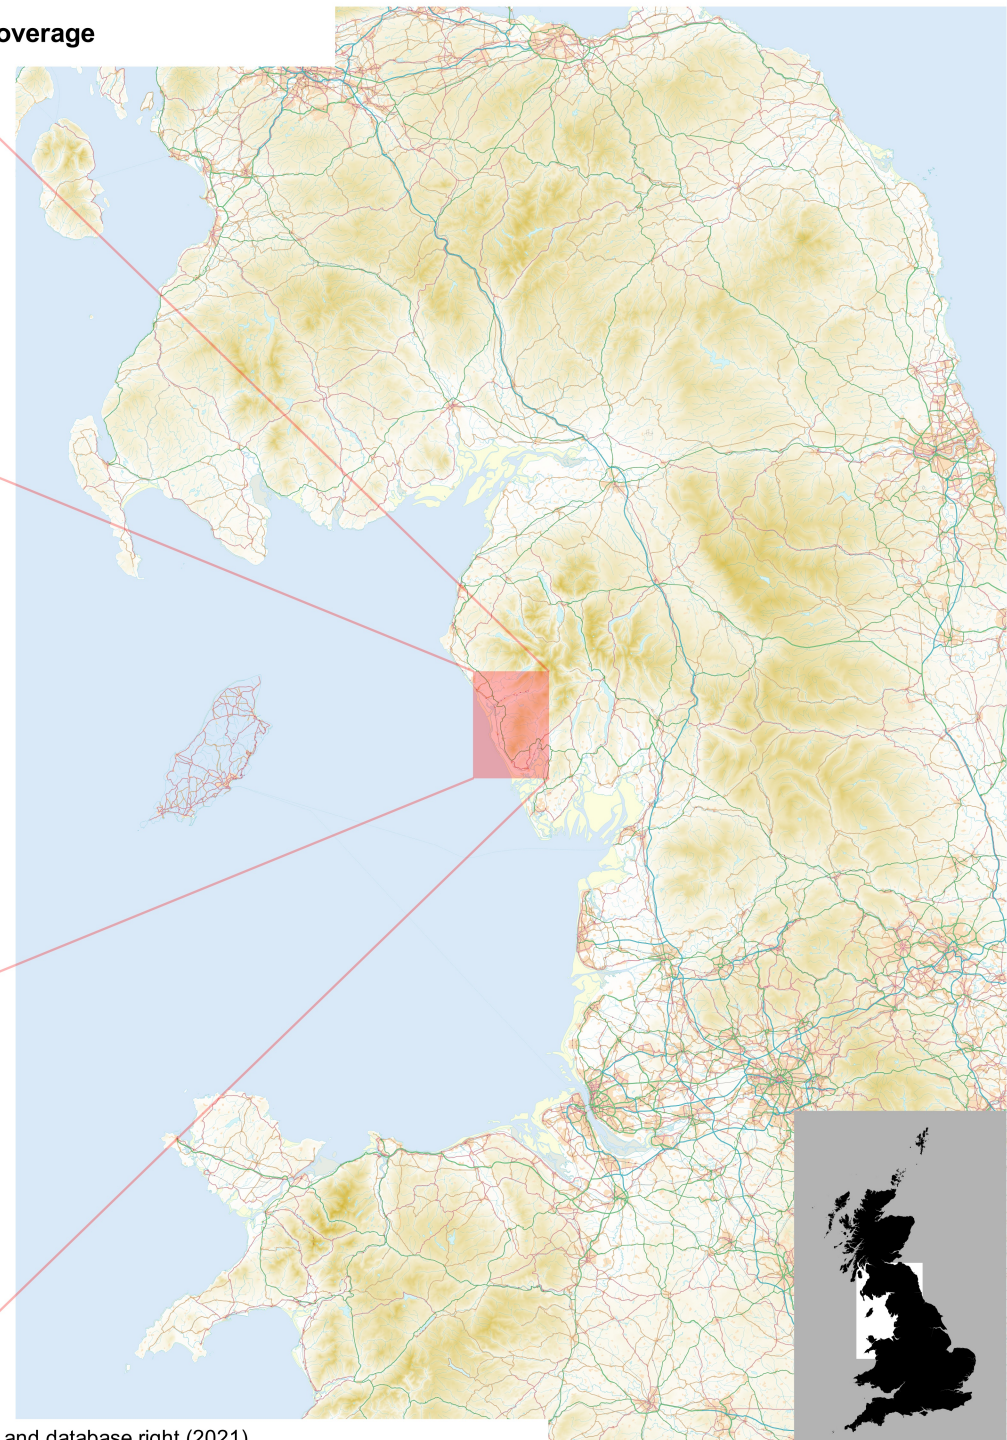

Corney Fell 1:25,000, A4 area coverage

Contains OS data © Crown copyright and database right (2021).
Overview mapping only, styling and content not representative of the actual product.