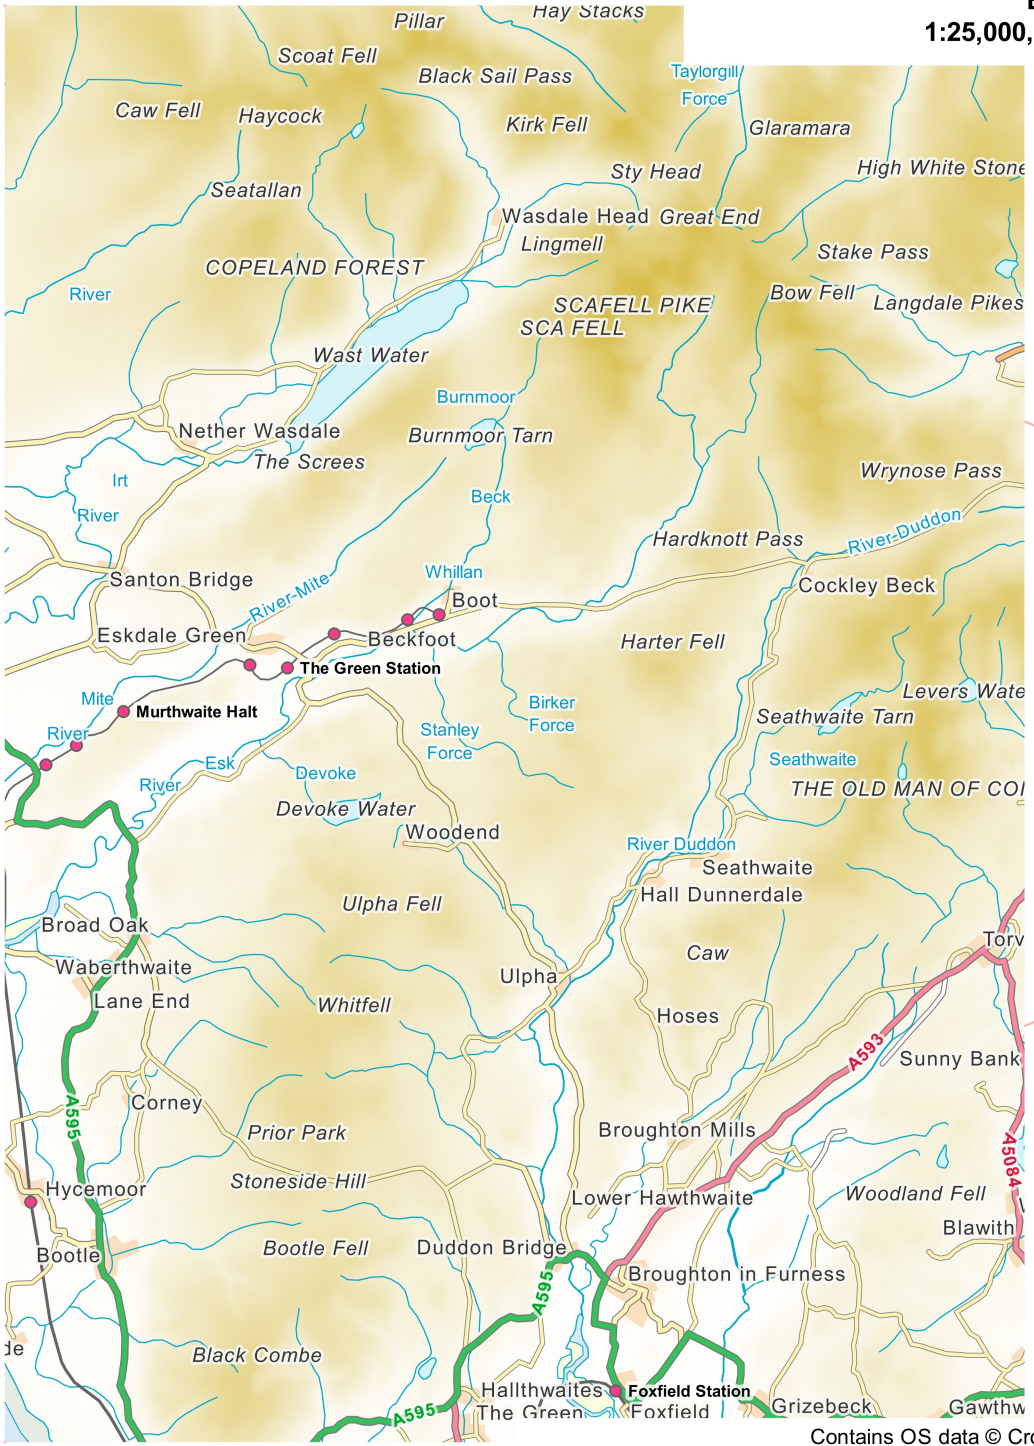

Birker Fell
1:25,000, A4 area coverage

Contains OS data © Crown copyright and database right (2021).
Overview mapping only, styling and content not representative of the actual product.