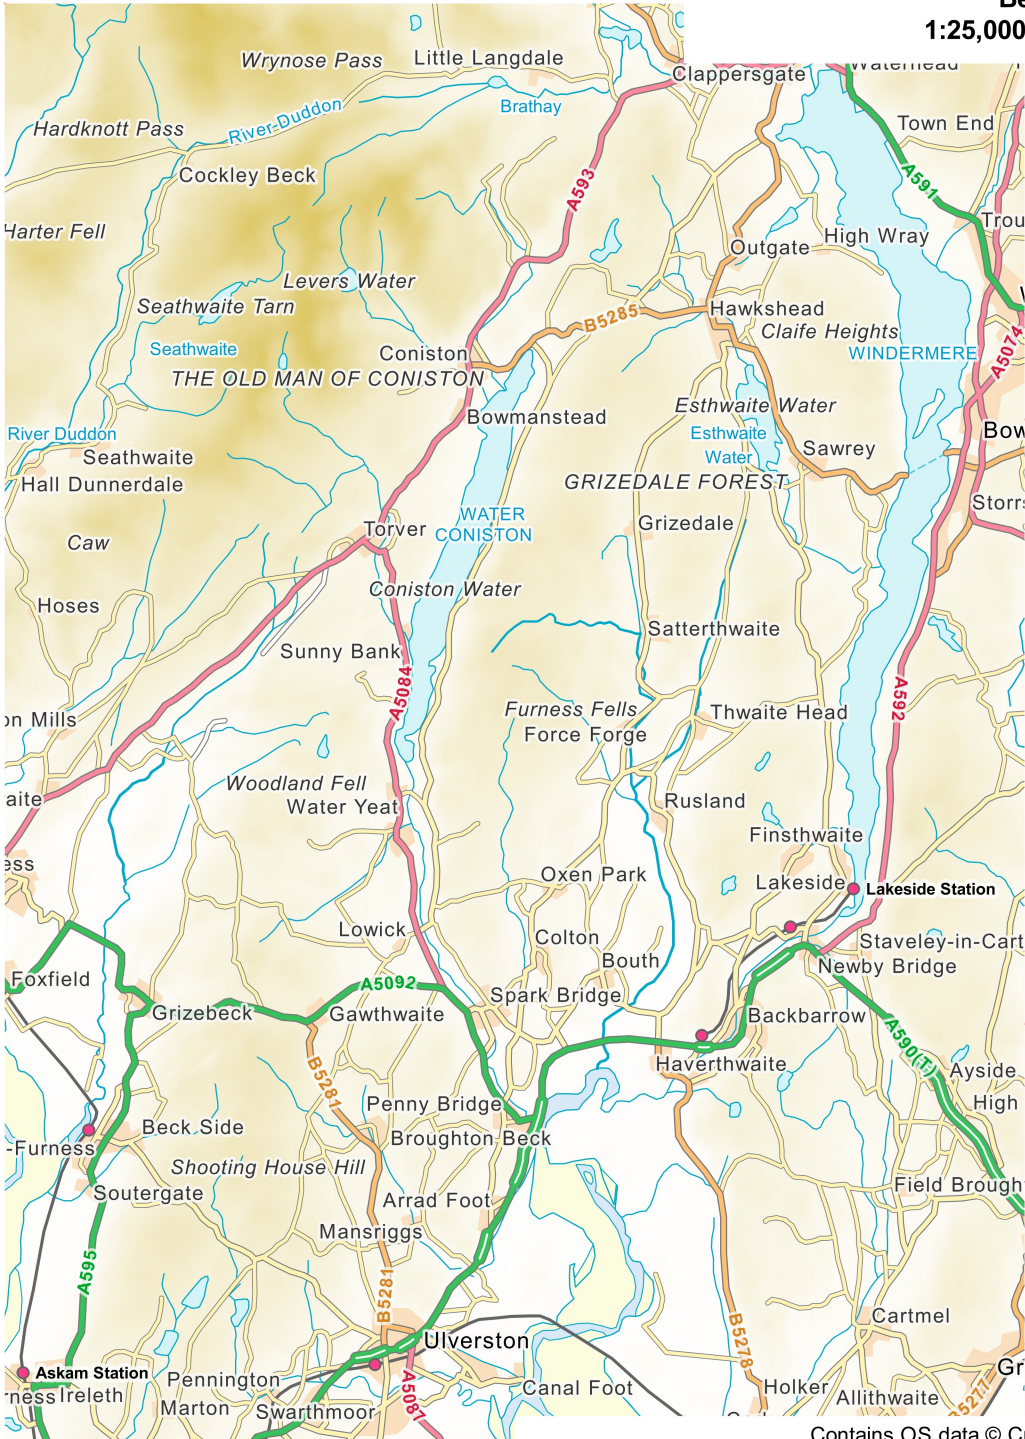

Bethecar Moor
1:25,000, A4 area coverage

Contains OS data © Crown copyright and database right (2021).
Overview mapping only, styling and content not representative of the actual product.