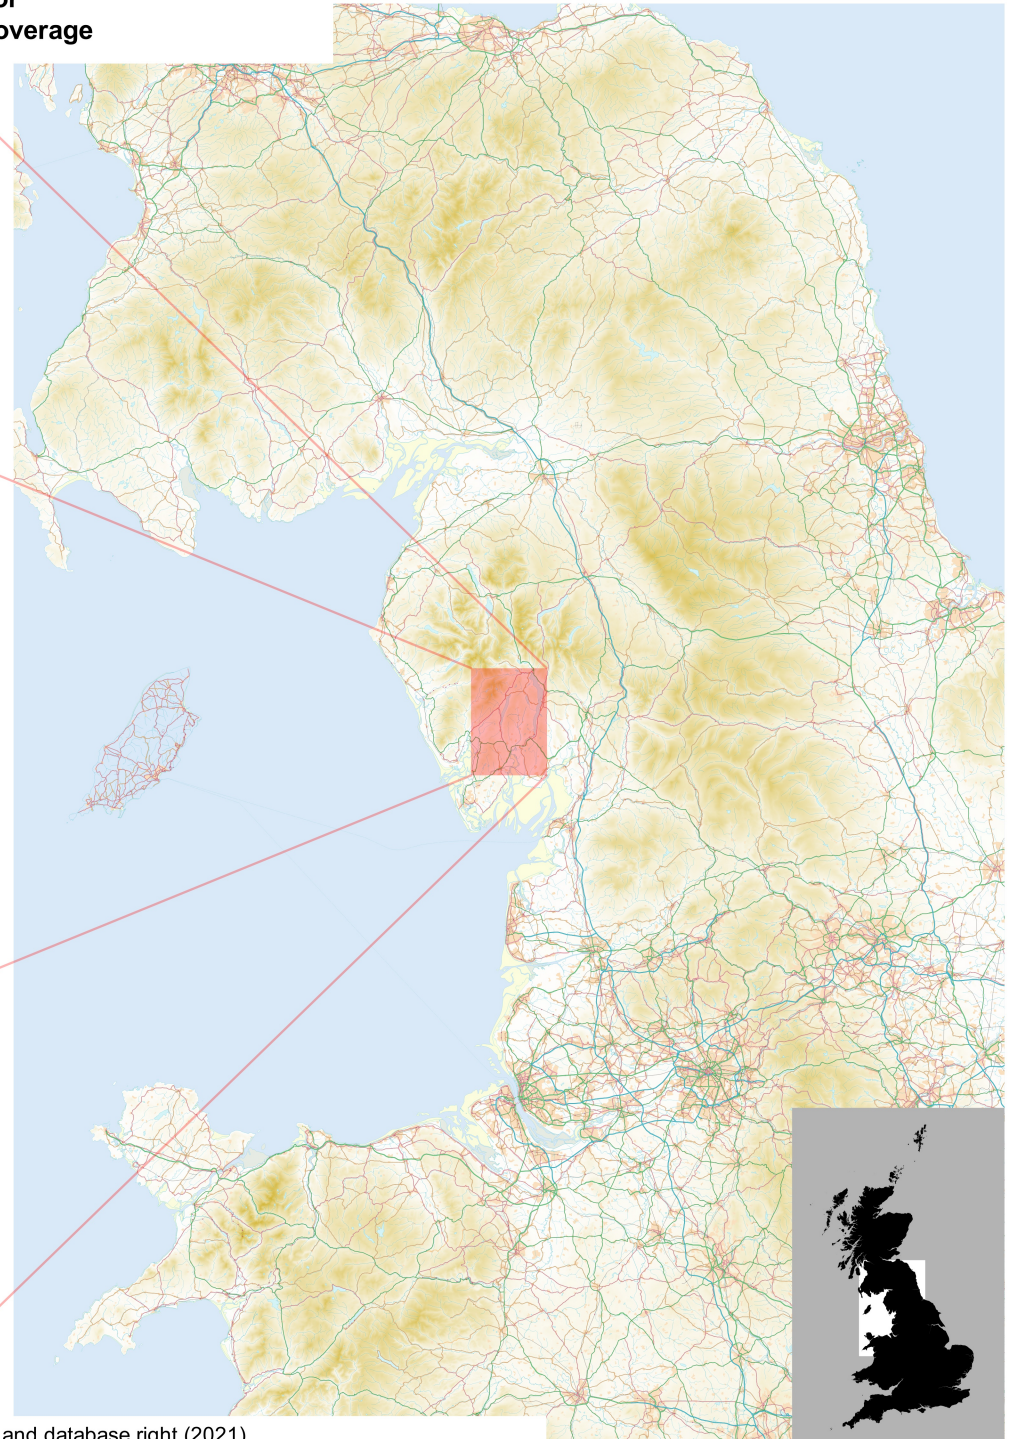

Bethecar Moor
1:25,000, A4 area coverage

Contains OS data © Crown copyright and database right (2021).
Overview mapping only, styling and content not representative of the actual product.