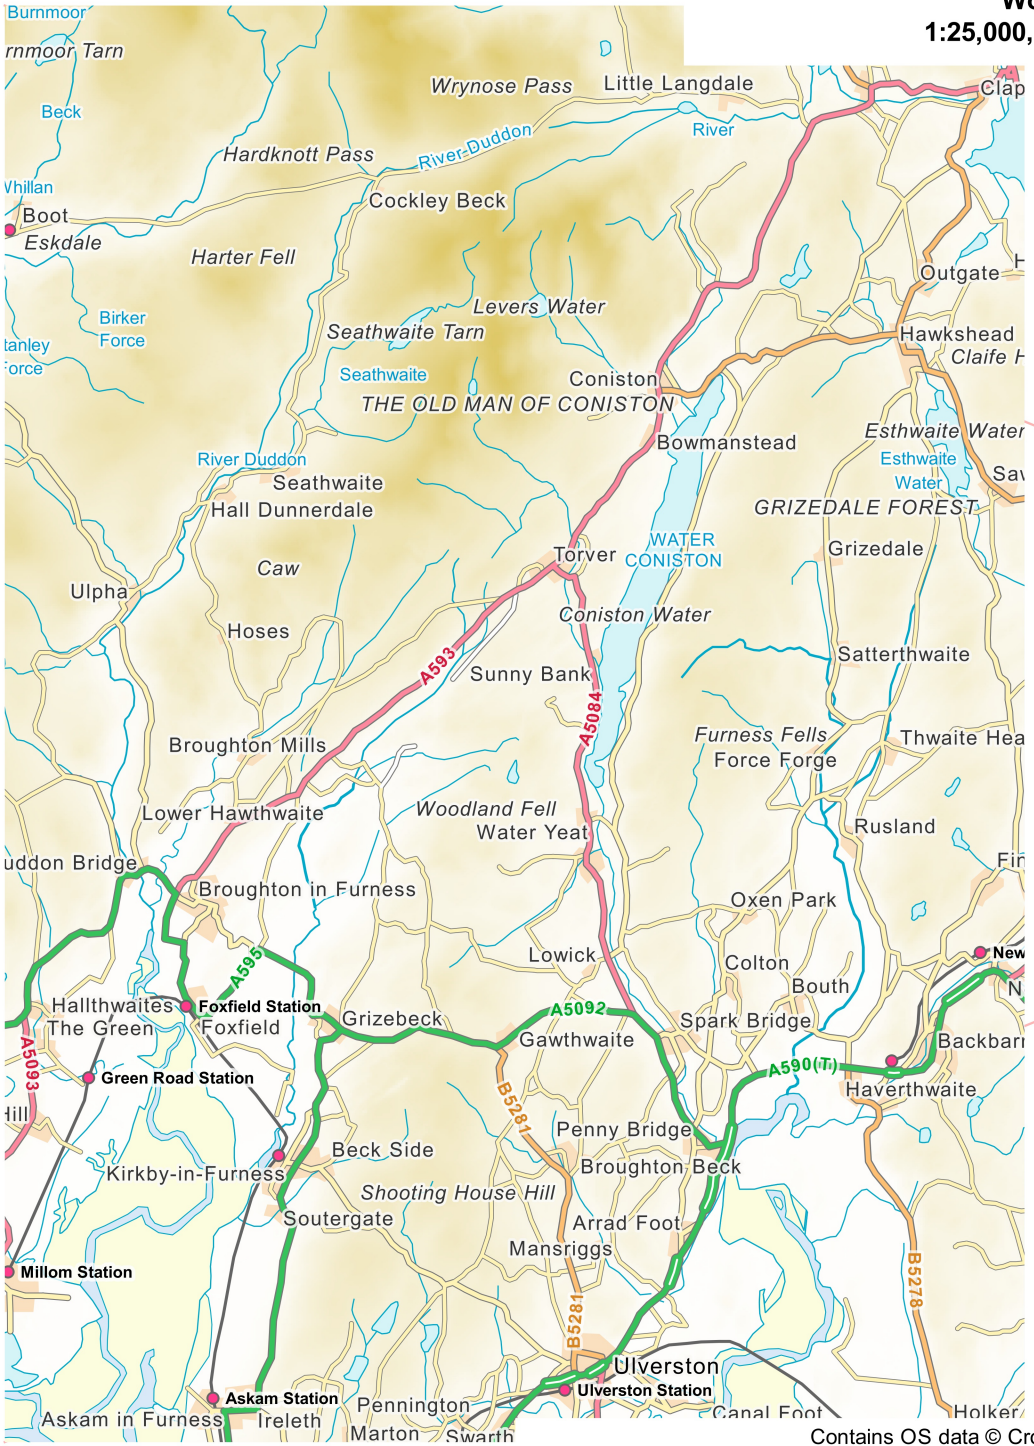

Woodland Fell

1:25,000, A4 area coverage

Contains OS data © Crown copyright and database right (2021).
Overview mapping only, styling and content not representative of the actual product.