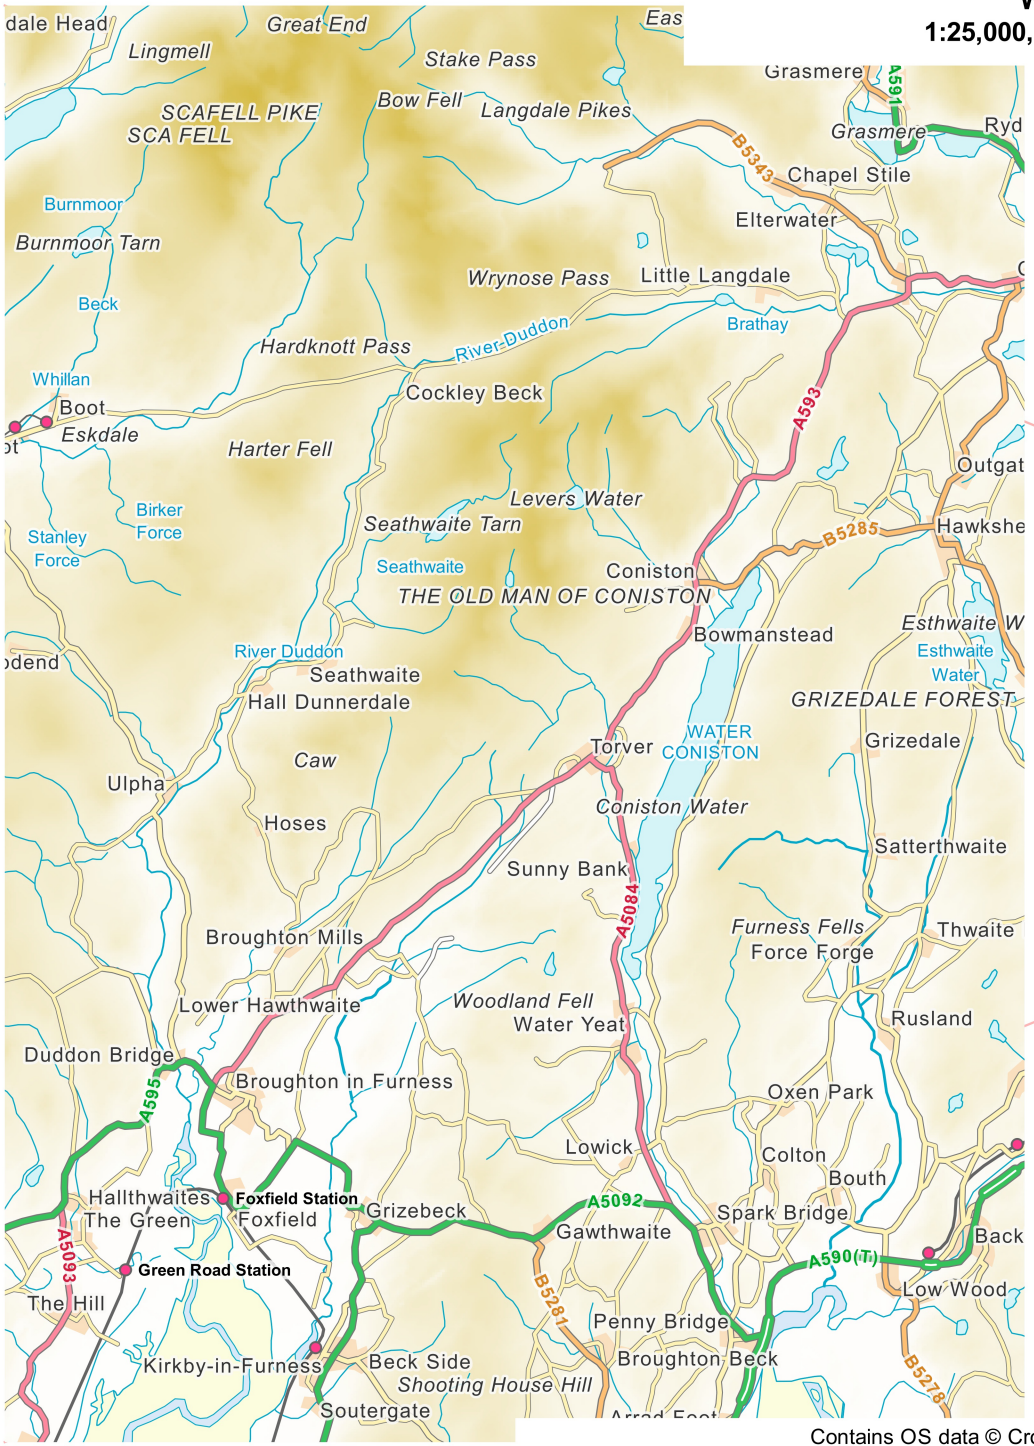

Walna Scar
1:25,000, A4 area coverage

Contains OS data © Crown copyright and database right (2021).
Overview mapping only, styling and content not representative of the actual product.