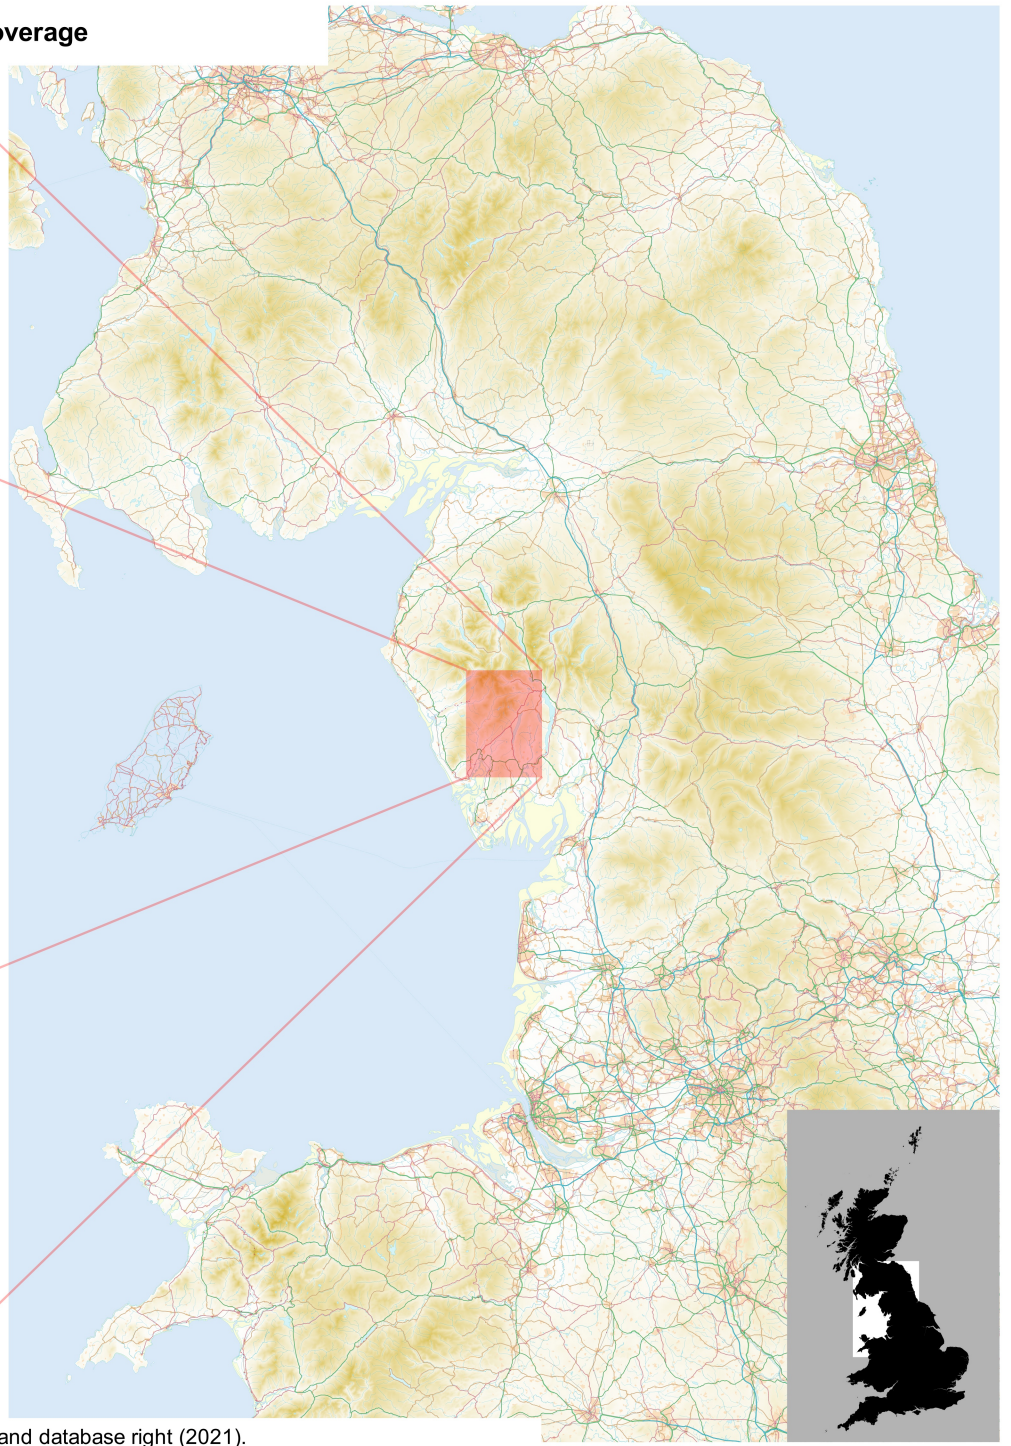

Walna Scar
1:25,000, A4 area coverage

Contains OS data © Crown copyright and database right (2021).
Overview mapping only, styling and content not representative of the actual product.