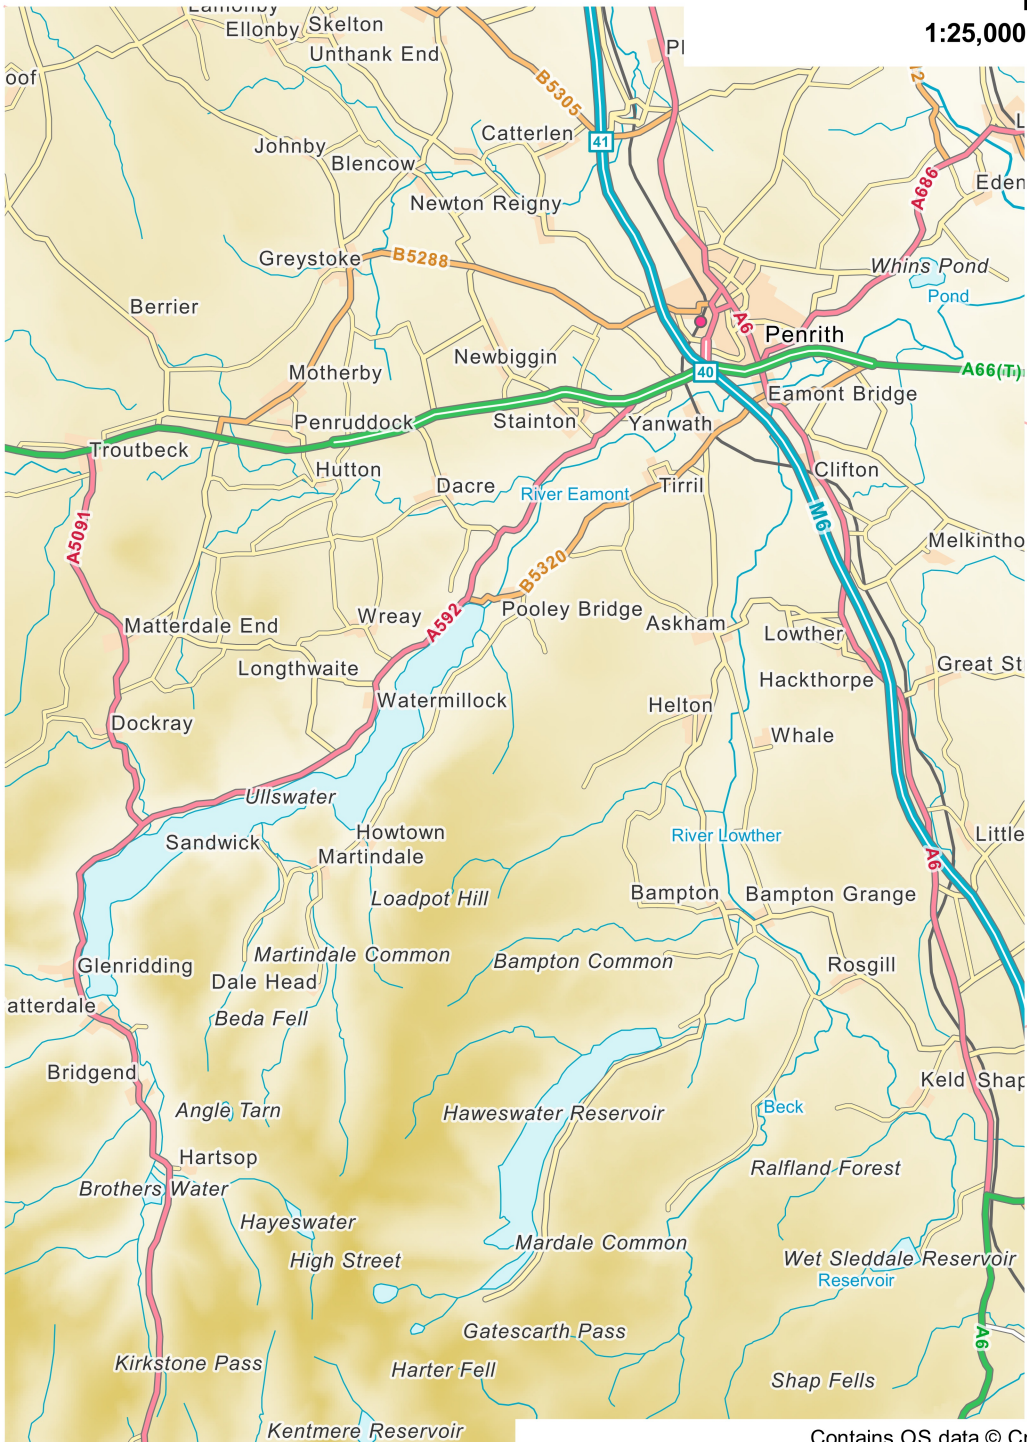

**Barton Fell**  
**1:25,000, A4 area coverage**

Contains OS data © Crown copyright and database right (2021).  
Overview mapping only, styling and content not representative of the actual product.