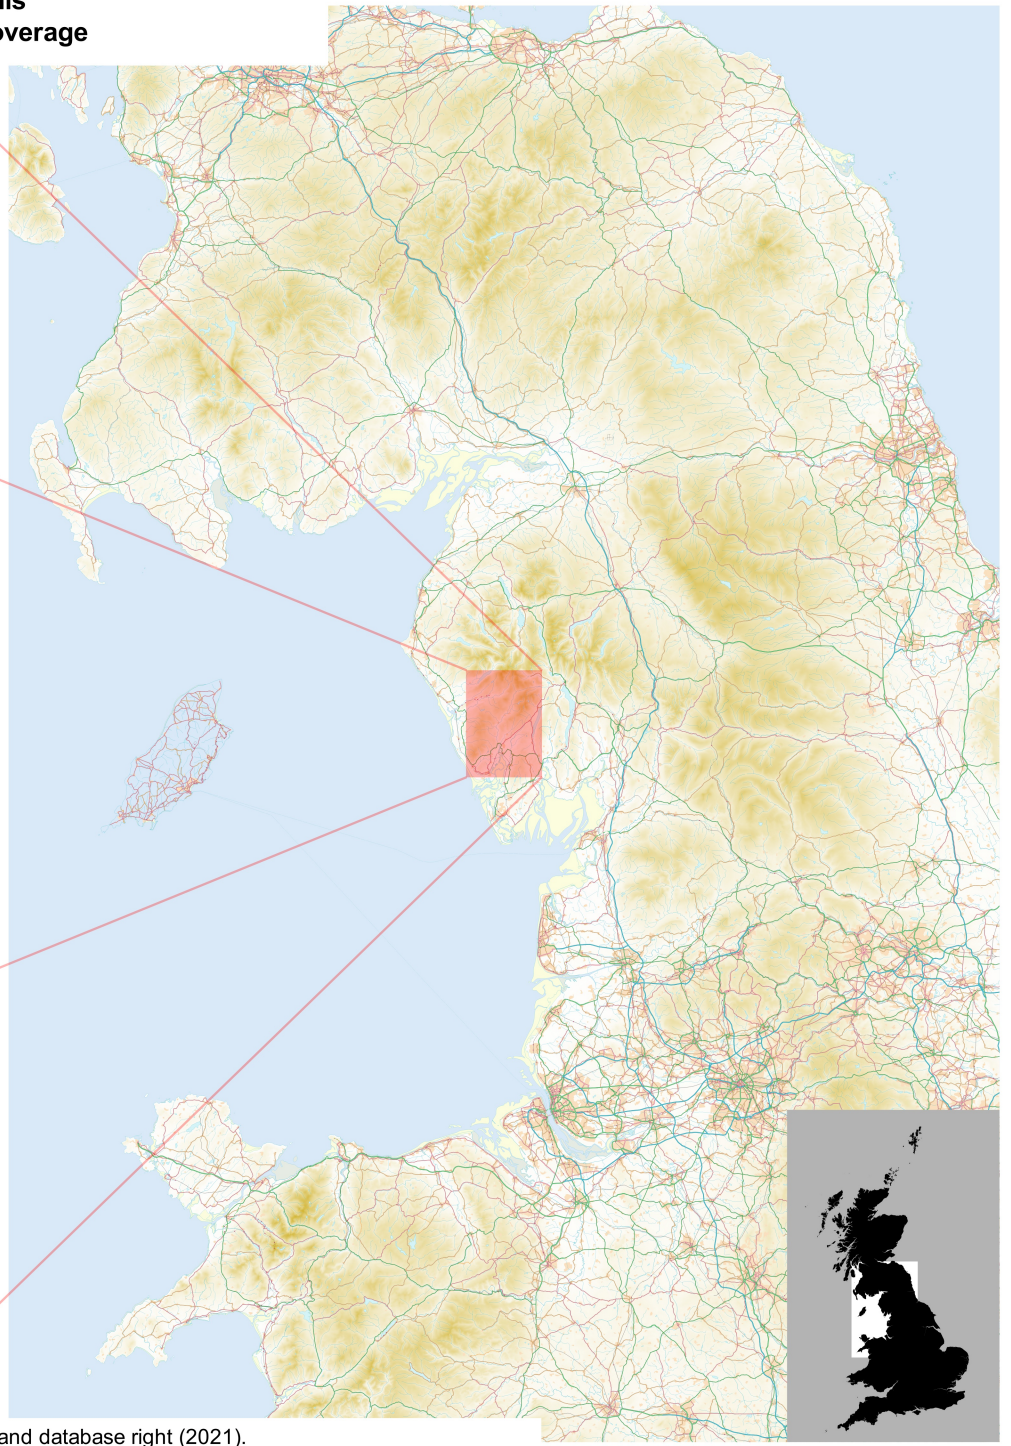

# Dunnerdale Fells

1:25,000, A4 area coverage

Contains OS data © Crown copyright and database right (2021).  
Overview mapping only, styling and content not representative of the actual product.