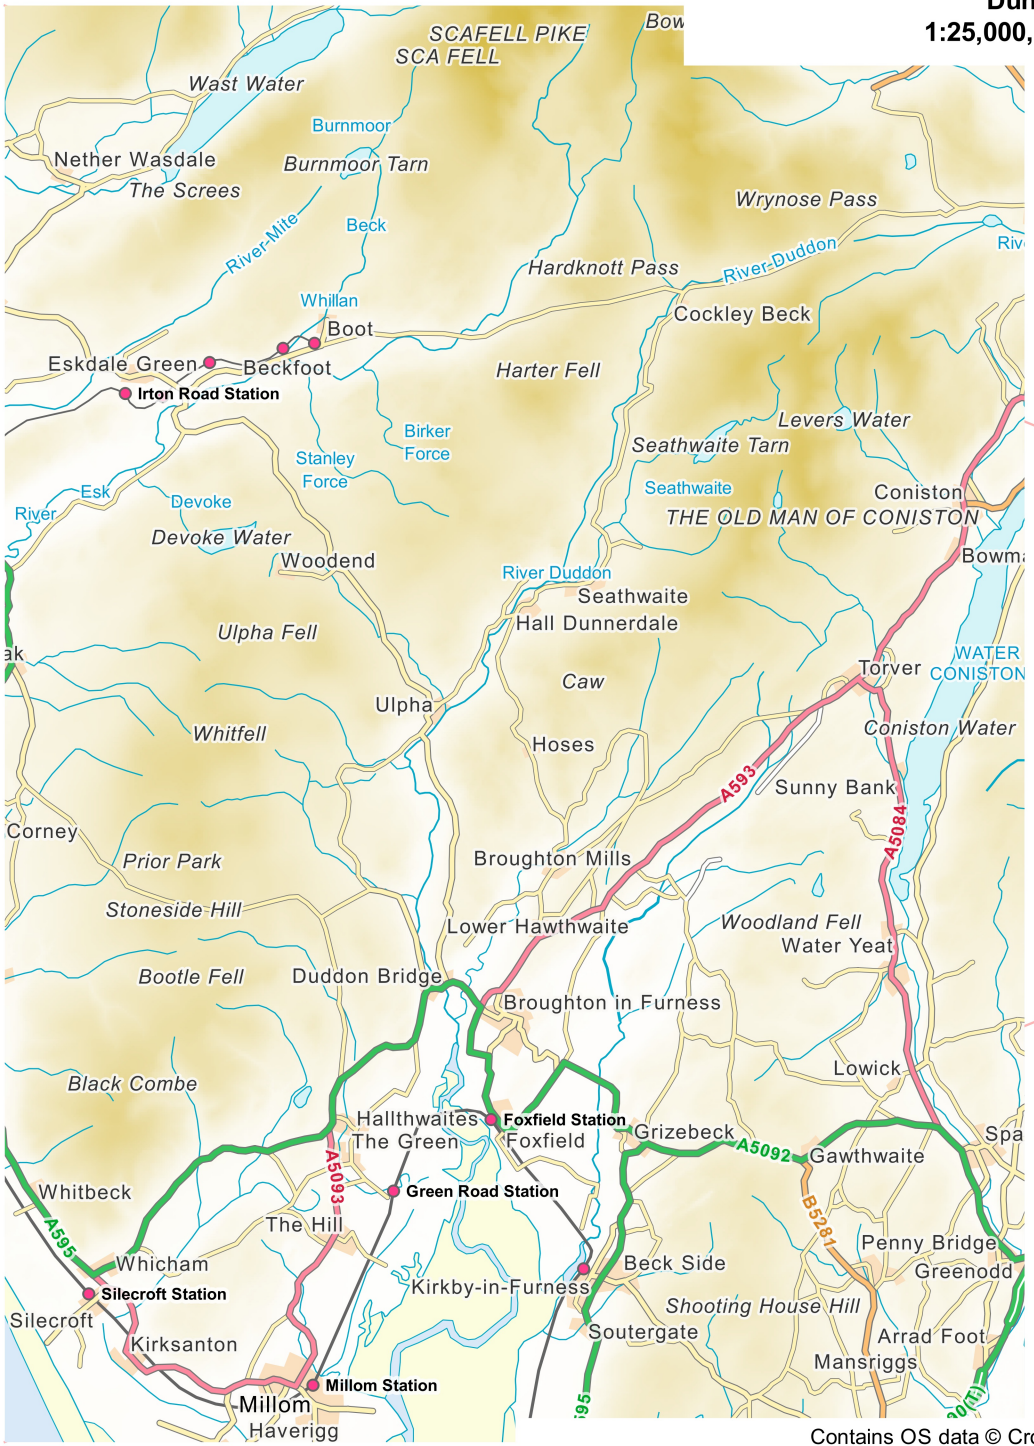

# Dunnerdale Fells

1:25,000, A4 area coverage

Contains OS data © Crown copyright and database right (2021).  
Overview mapping only, styling and content not representative of the actual product.