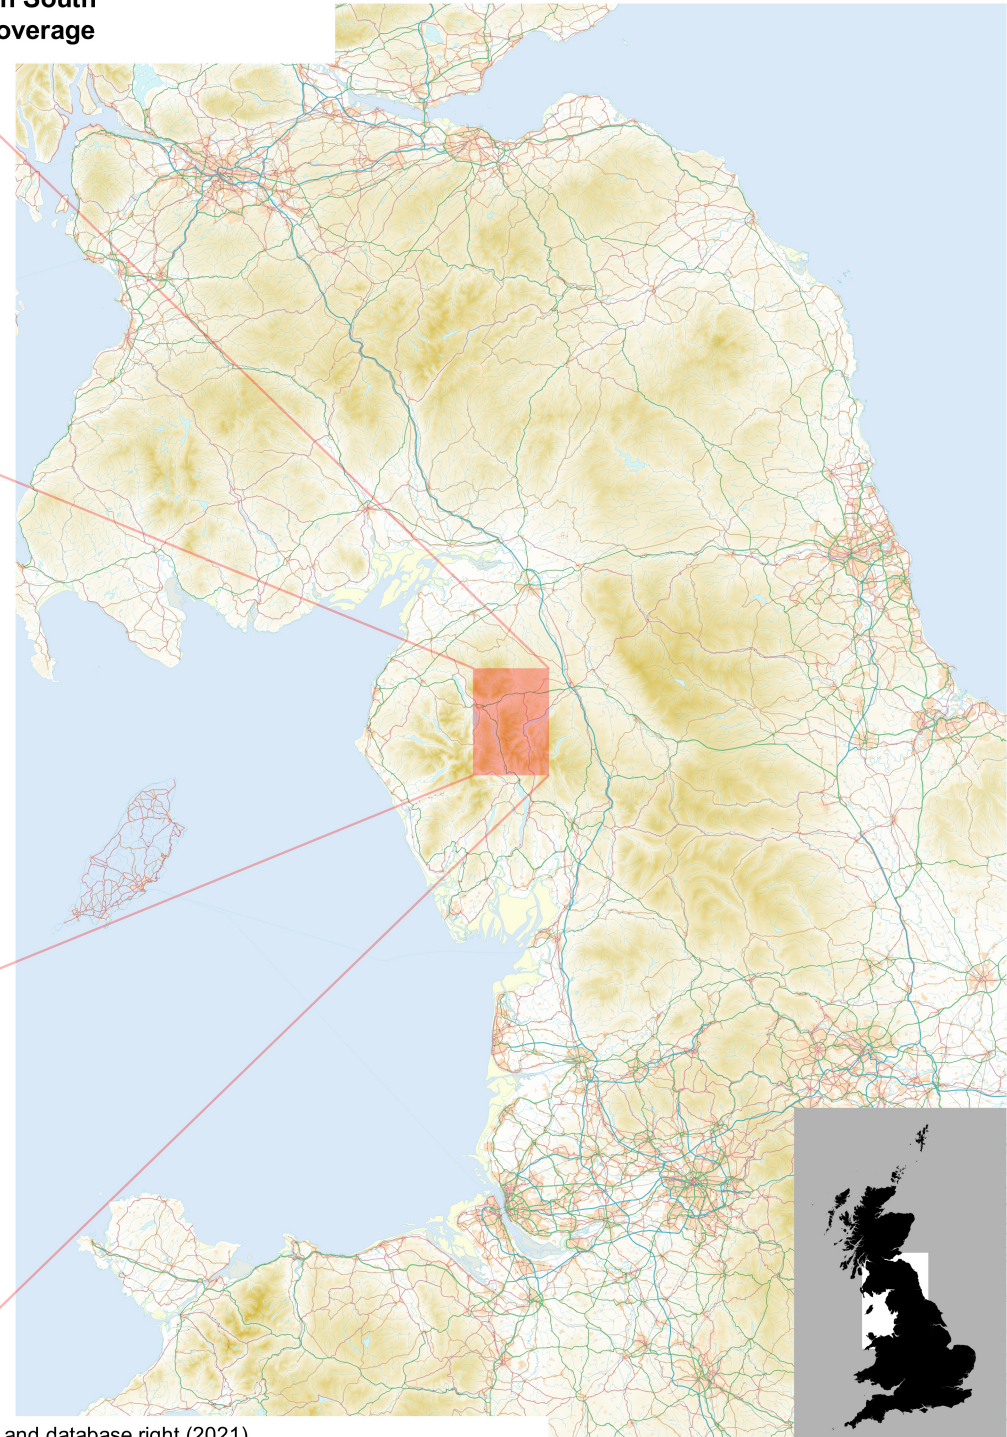

Matterdale Common South
1:25,000, A4 area coverage

Contains OS data © Crown copyright and database right (2021).
Overview mapping only, styling and content not representative of the actual product.