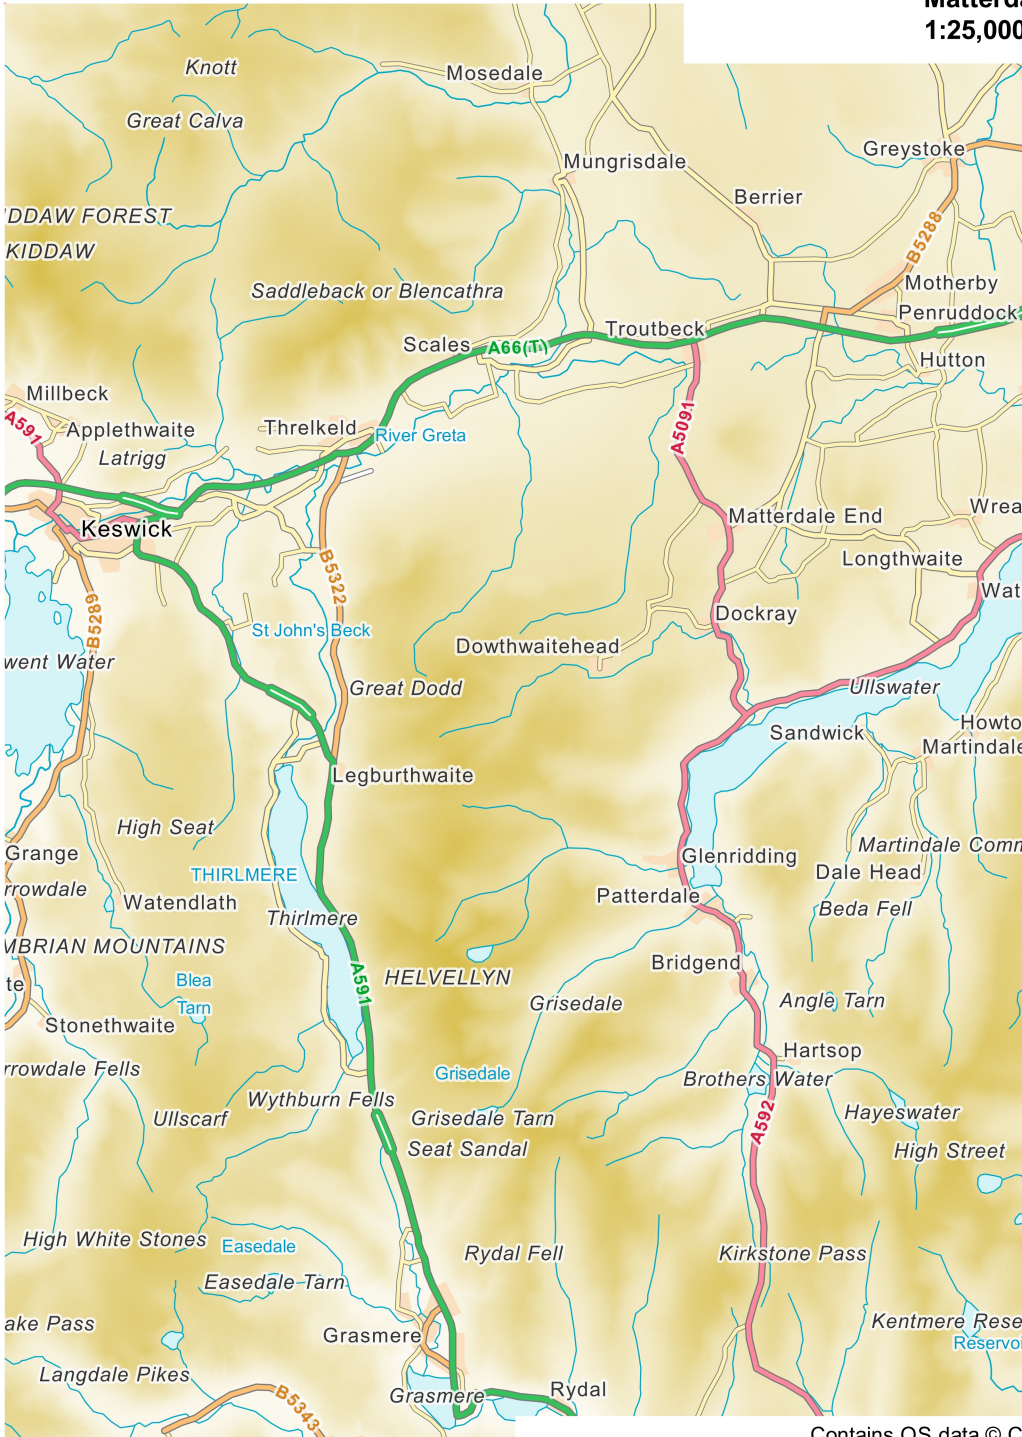

Matterdale Common South
1:25,000, A4 area coverage

Contains OS data © Crown copyright and database right (2021).
Overview mapping only, styling and content not representative of the actual product.