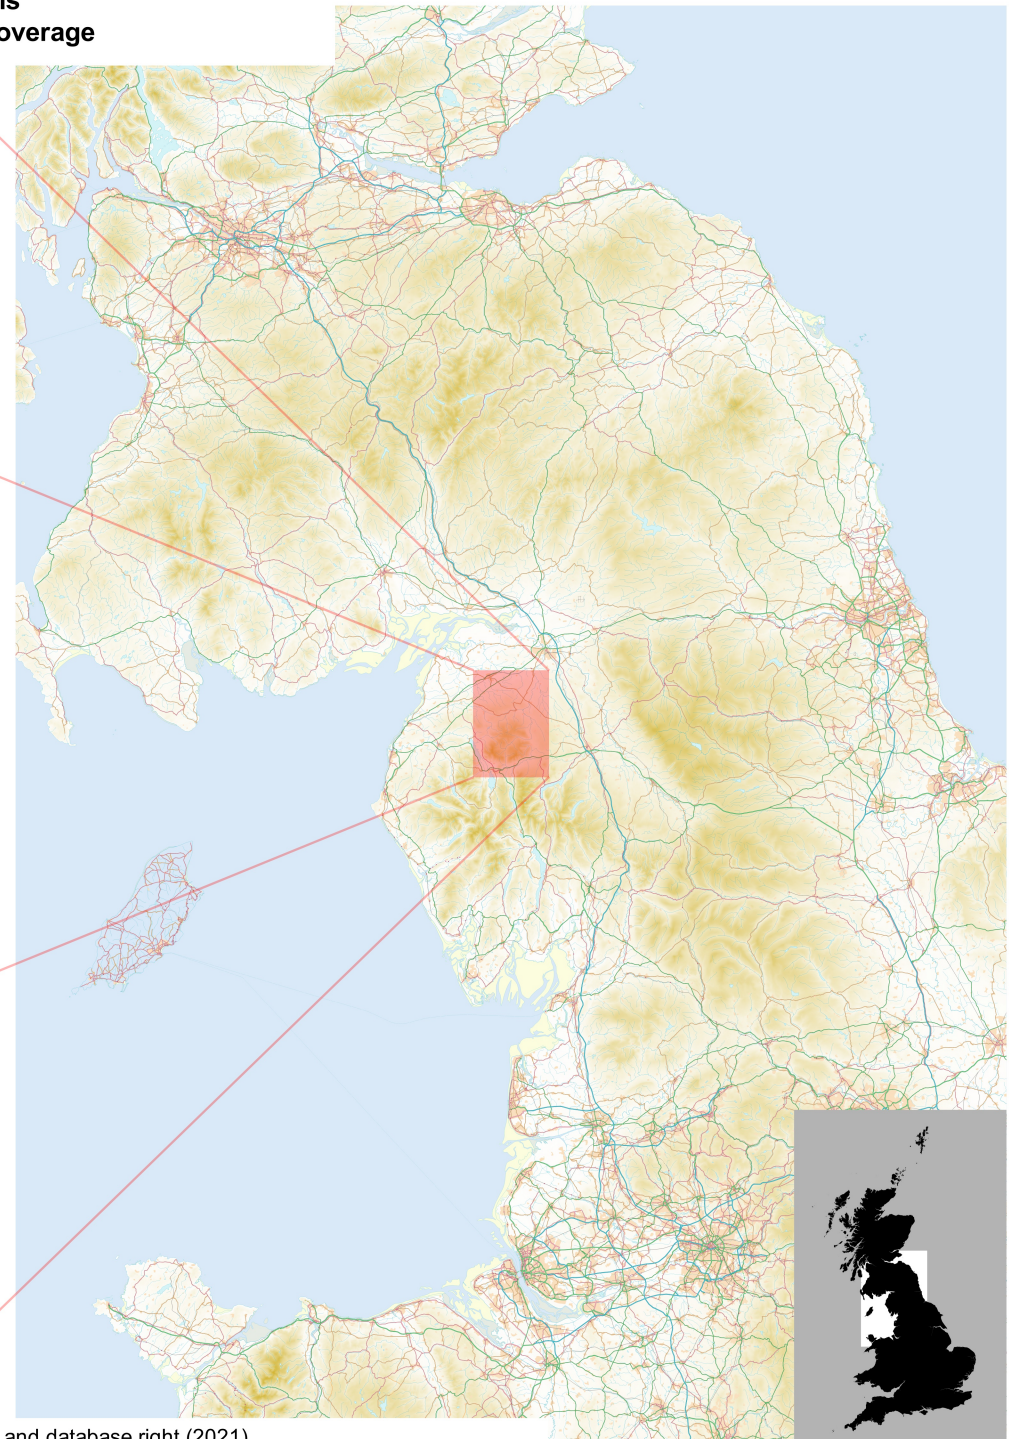

Caldbeck Fells

1:25,000, A4 area coverage

Contains OS data © Crown copyright and database right (2021).
Overview mapping only, styling and content not representative of the actual product.