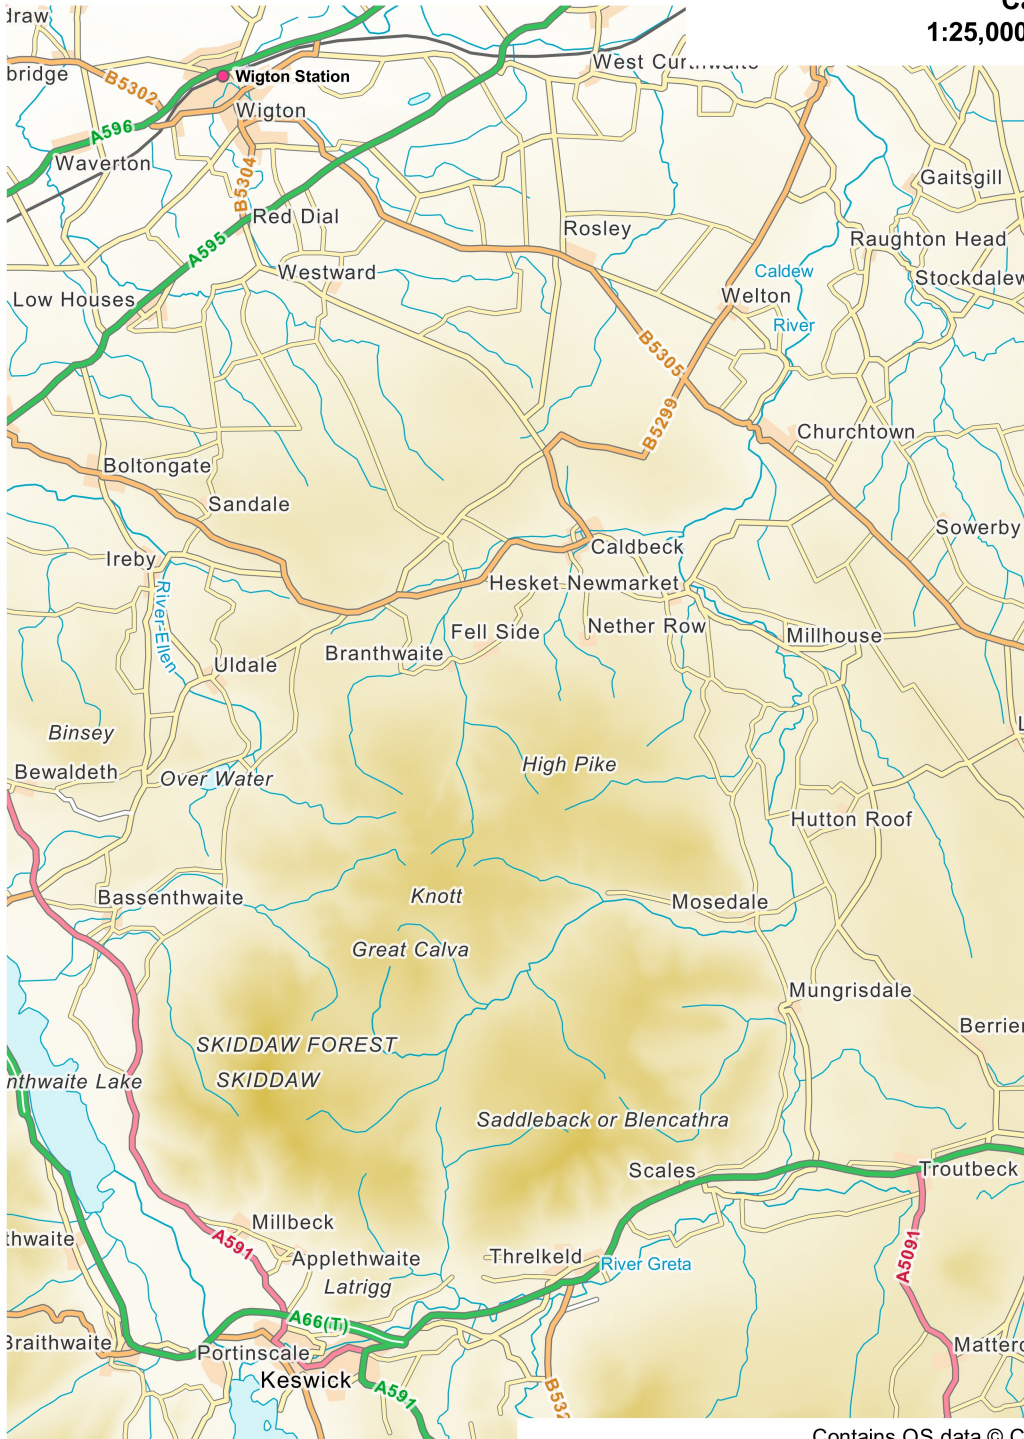

Caldbeck Fells

1:25,000, A4 area coverage

Contains OS data © Crown copyright and database right (2021).
Overview mapping only, styling and content not representative of the actual product.