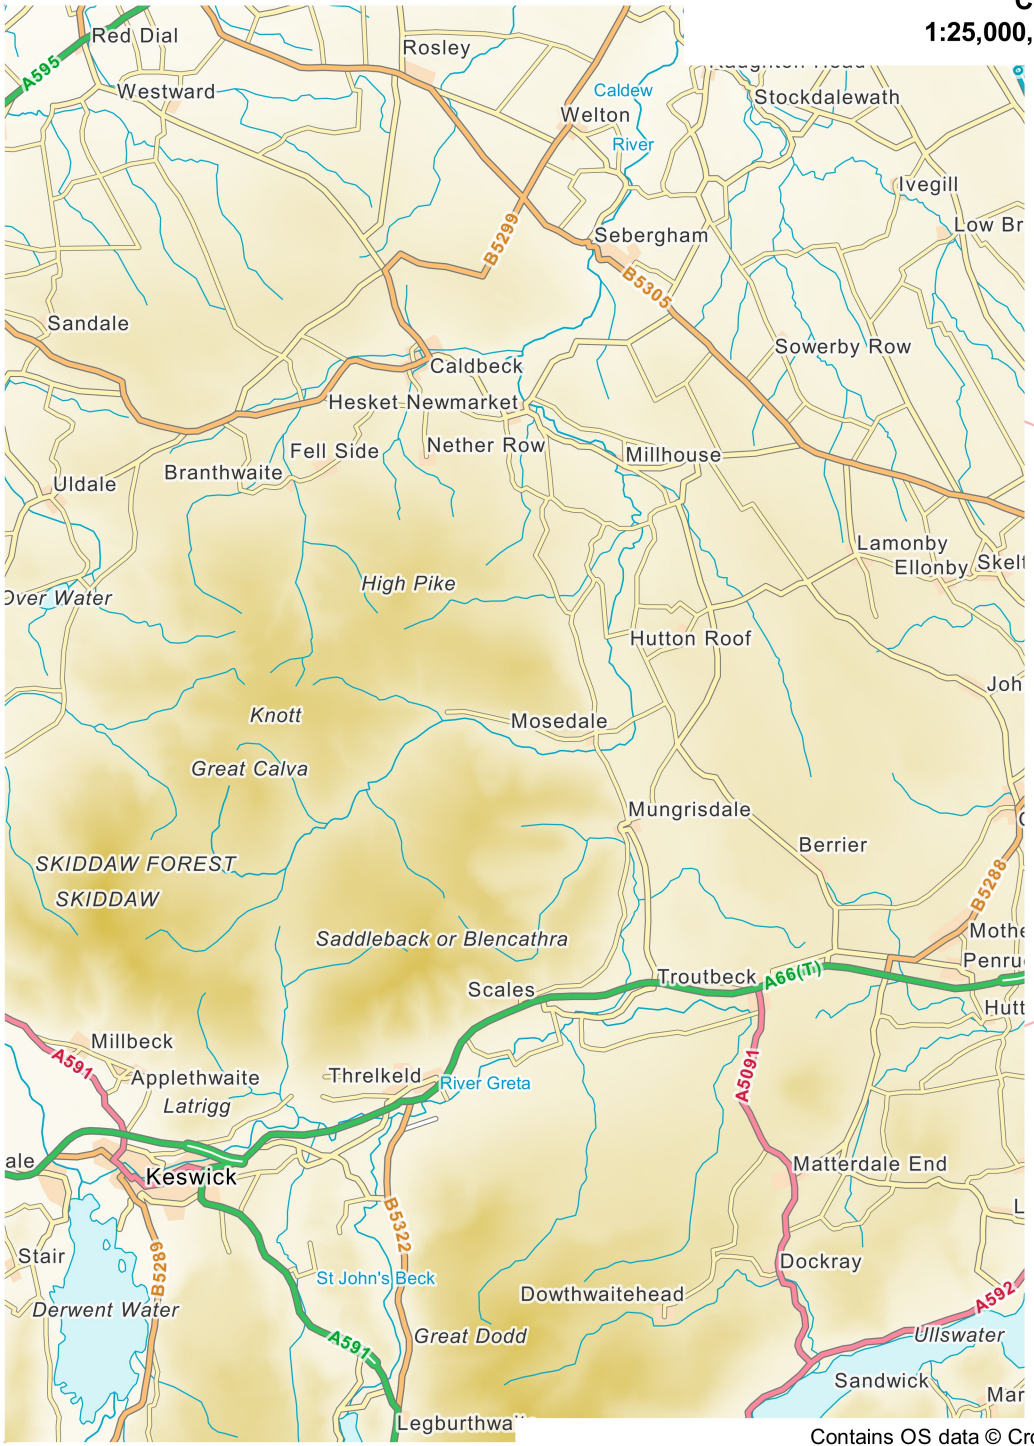

**Carrock Fell**  
**1:25,000, A4 area coverage**

Contains OS data © Crown copyright and database right (2021).  
Overview mapping only, styling and content not representative of the actual product.