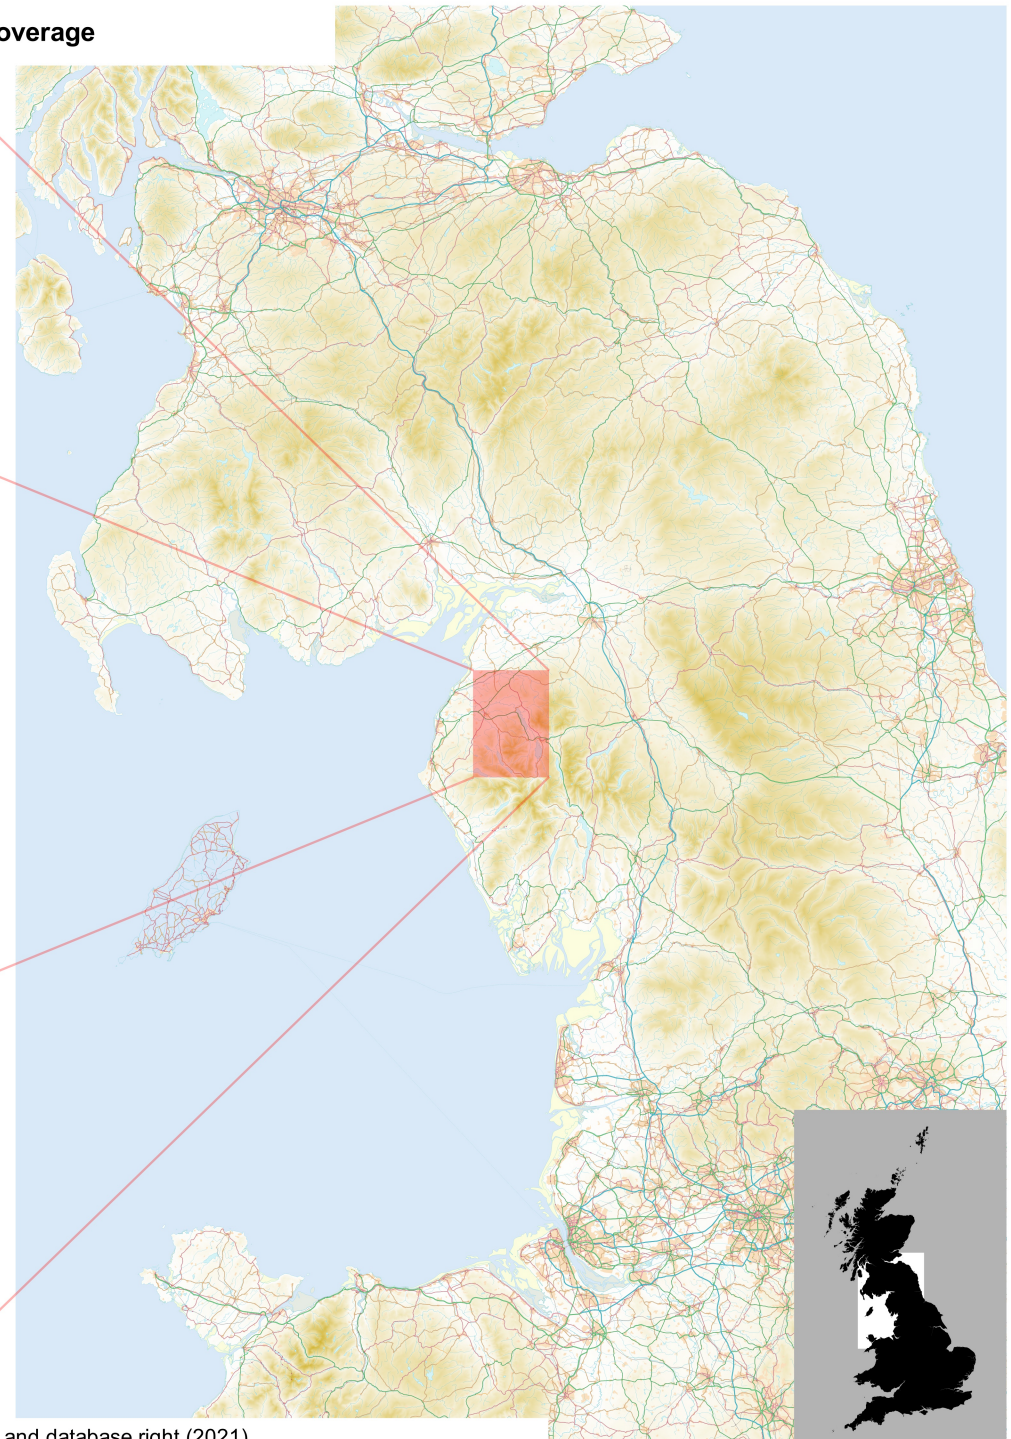

Broom Fell

1:25,000, A4 area coverage

Contains OS data © Crown copyright and database right (2021).
Overview mapping only, styling and content not representative of the actual product.