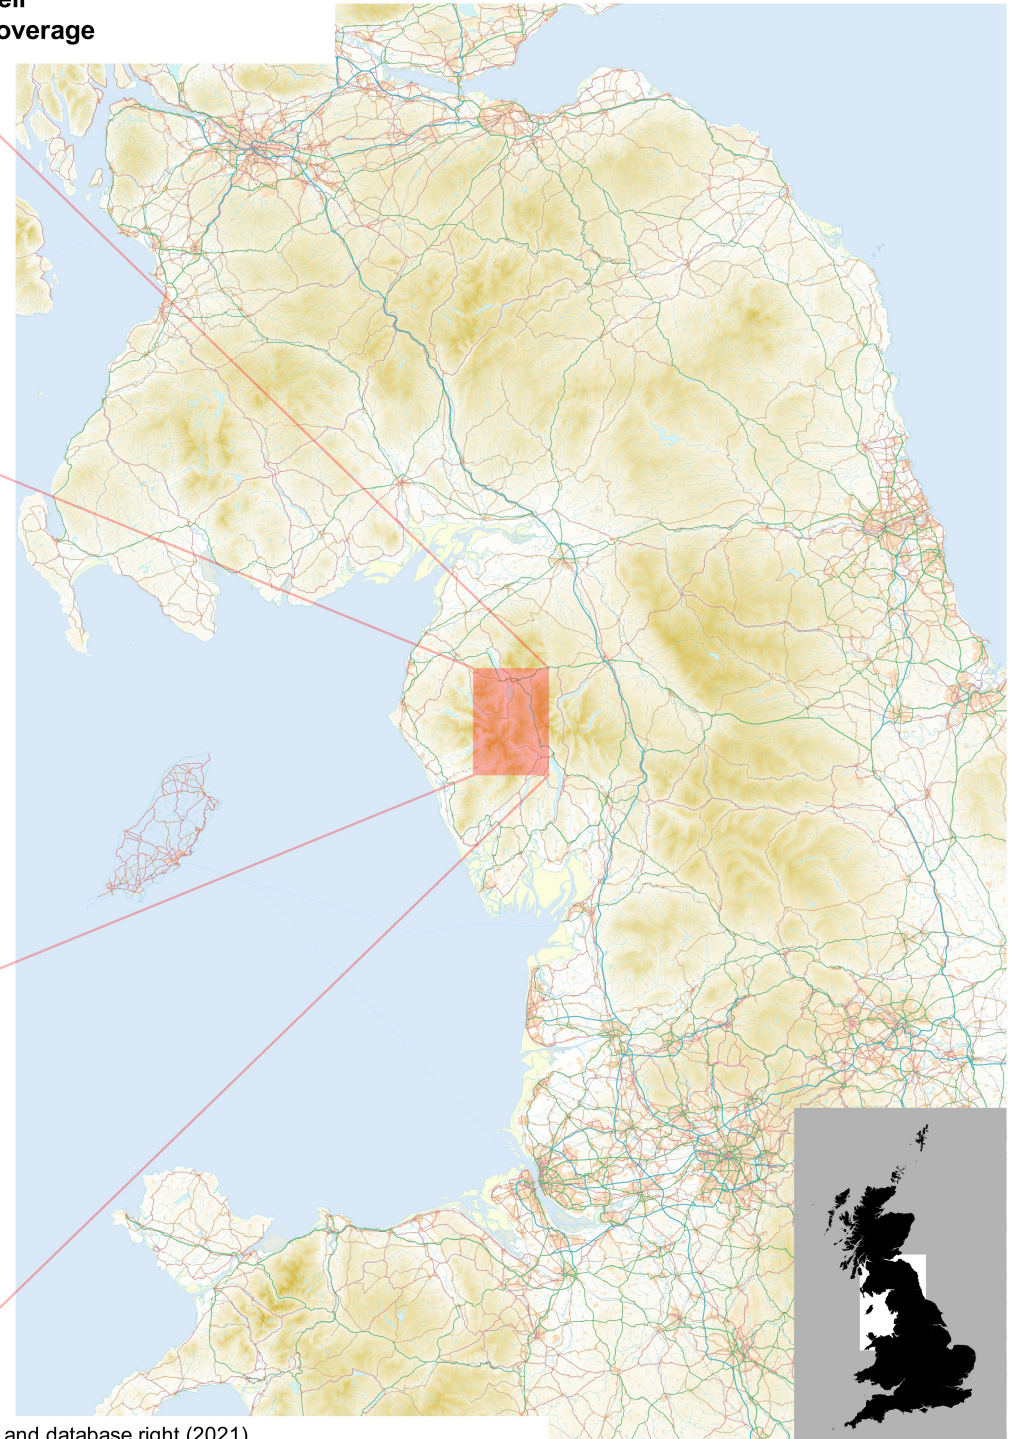

Rostwaite Fell

1:25,000, A4 area coverage

Contains OS data © Crown copyright and database right (2021).
Overview mapping only, styling and content not representative of the actual product.