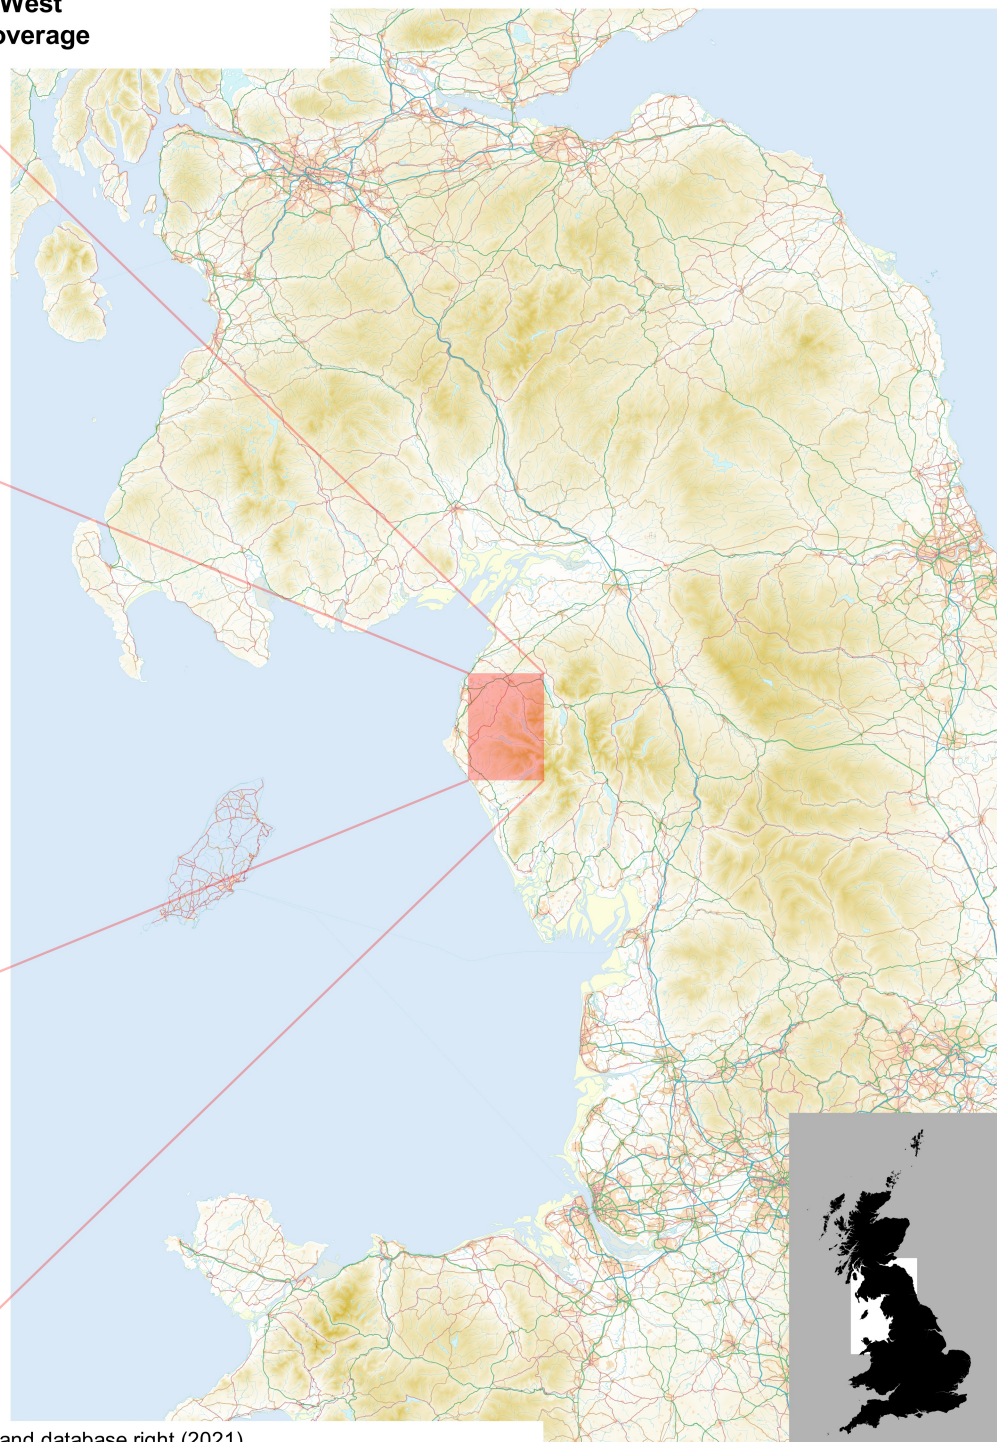

Loweswater Fell West
1:25,000, A4 area coverage

Contains OS data © Crown copyright and database right (2021).
Overview mapping only, styling and content not representative of the actual product.