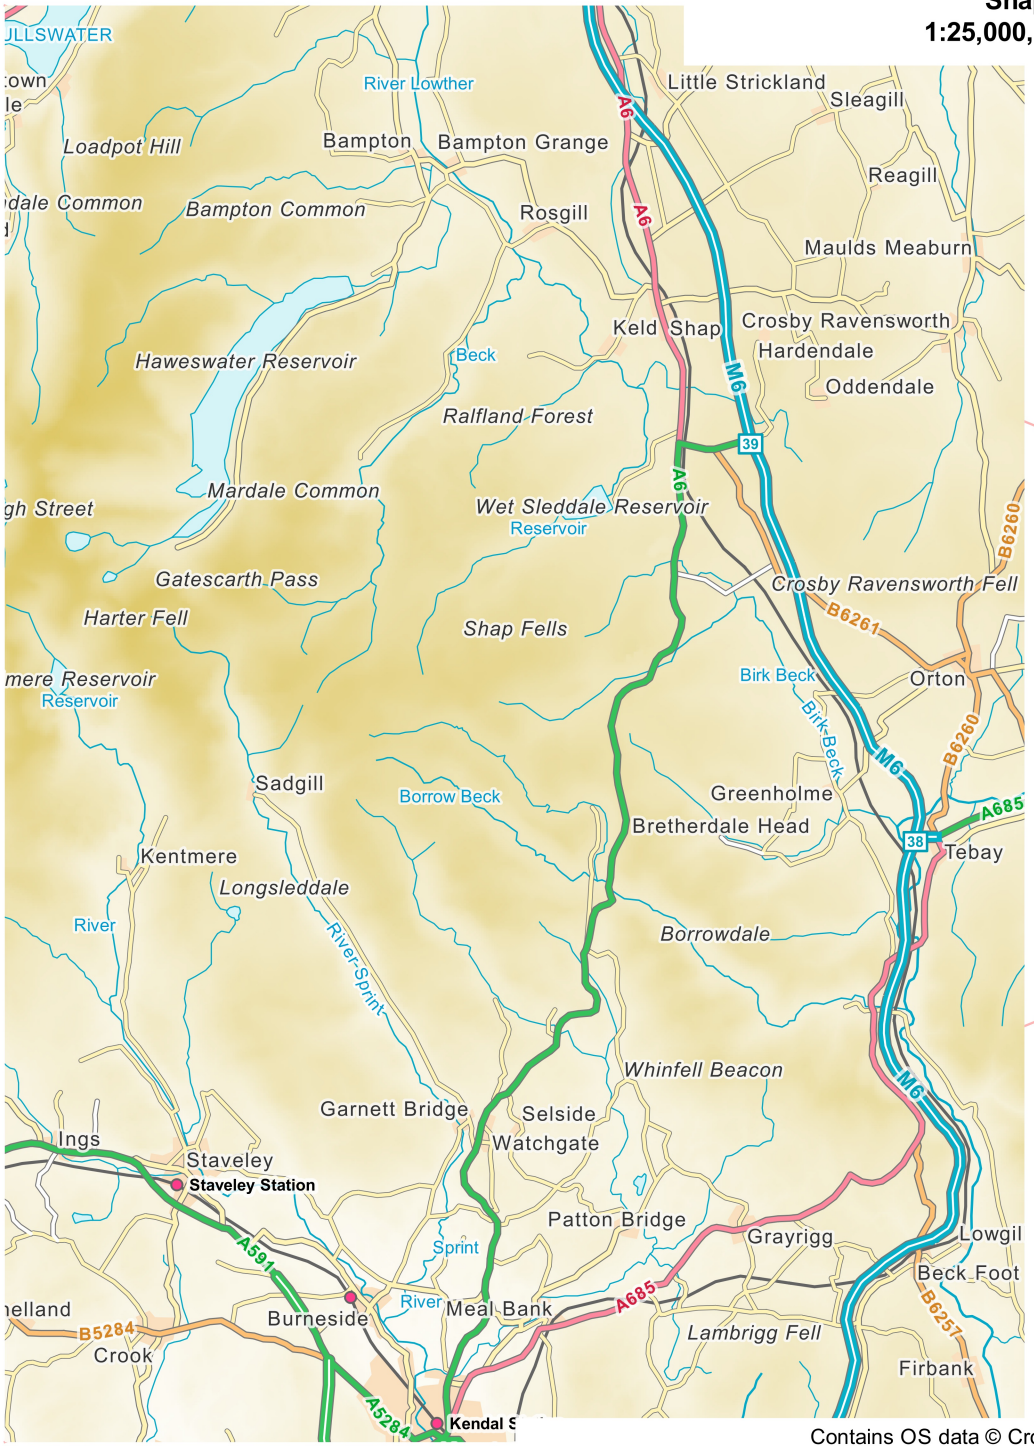

Shap Fells South
1:25,000, A4 area coverage

Contains OS data © Crown copyright and database right (2021).
Overview mapping only, styling and content not representative of the actual product.