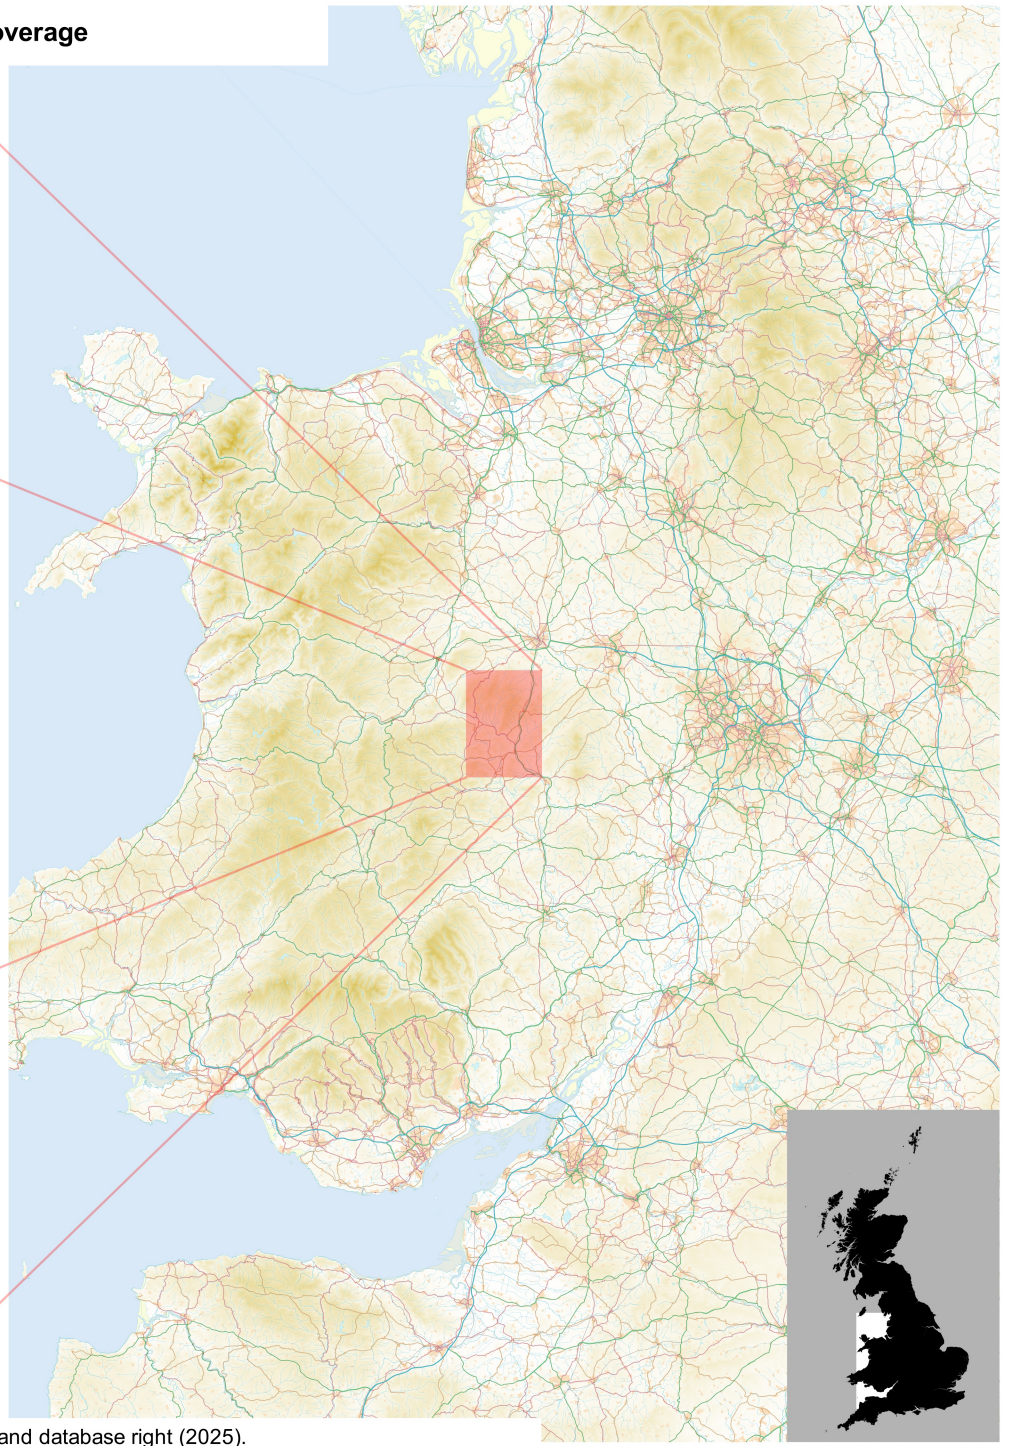

Black Knoll

1:25,000, A4 area coverage

Contains OS data © Crown copyright and database right (2025).
Overview mapping only, styling and content not representative of the actual product.