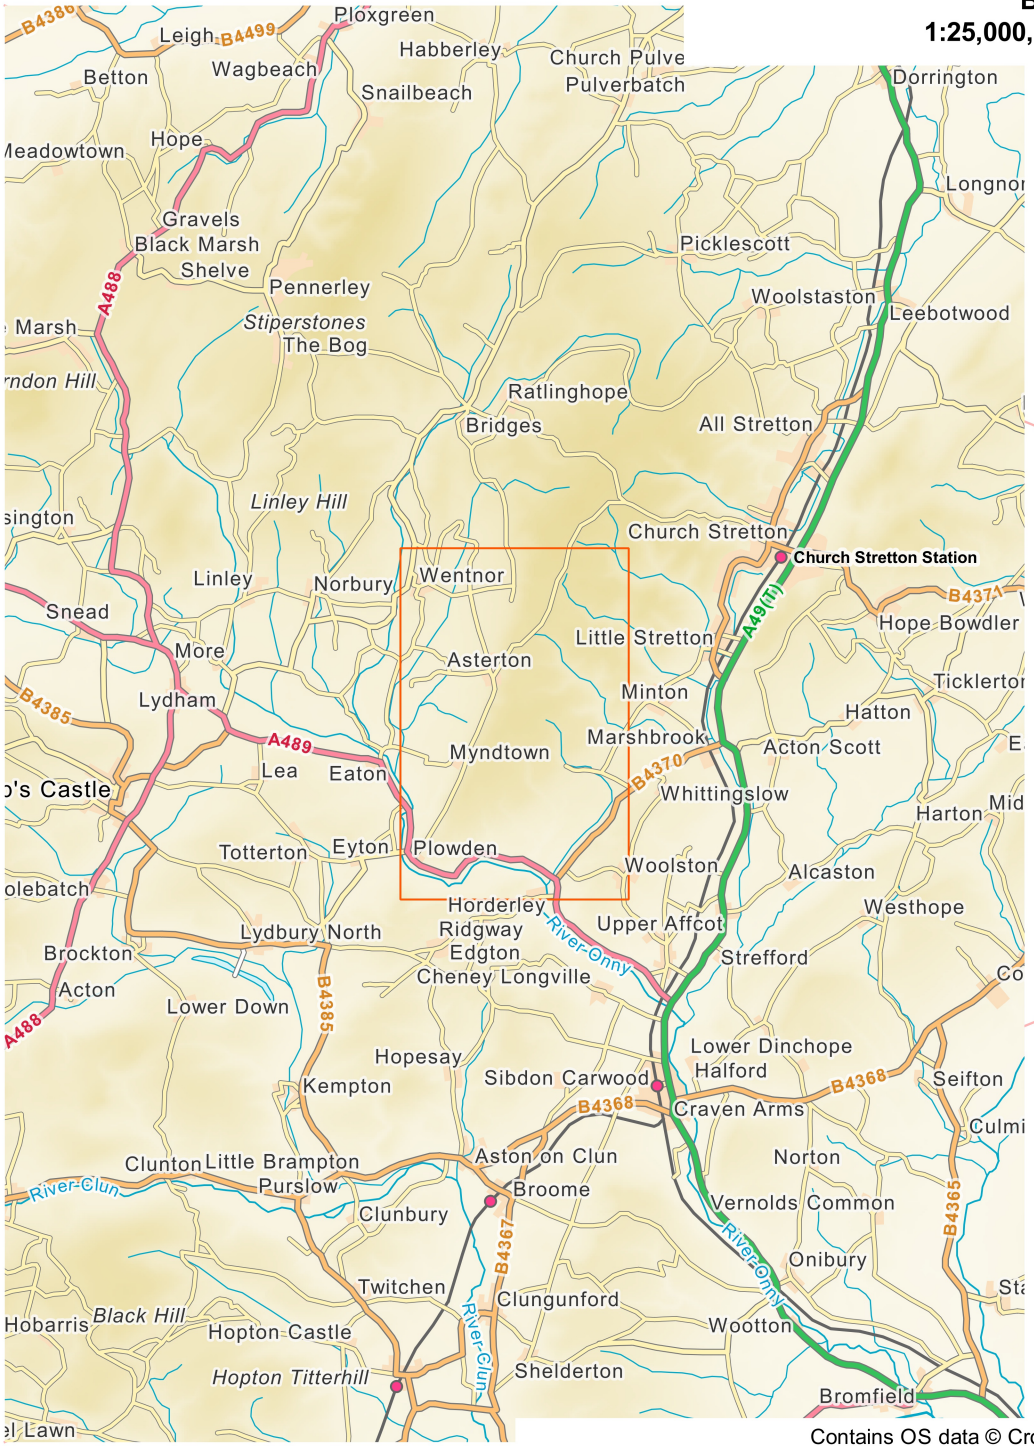

Black Knoll

1:25,000, A4 area coverage

Contains OS data © Crown copyright and database right (2025).
Overview mapping only, styling and content not representative of the actual product.