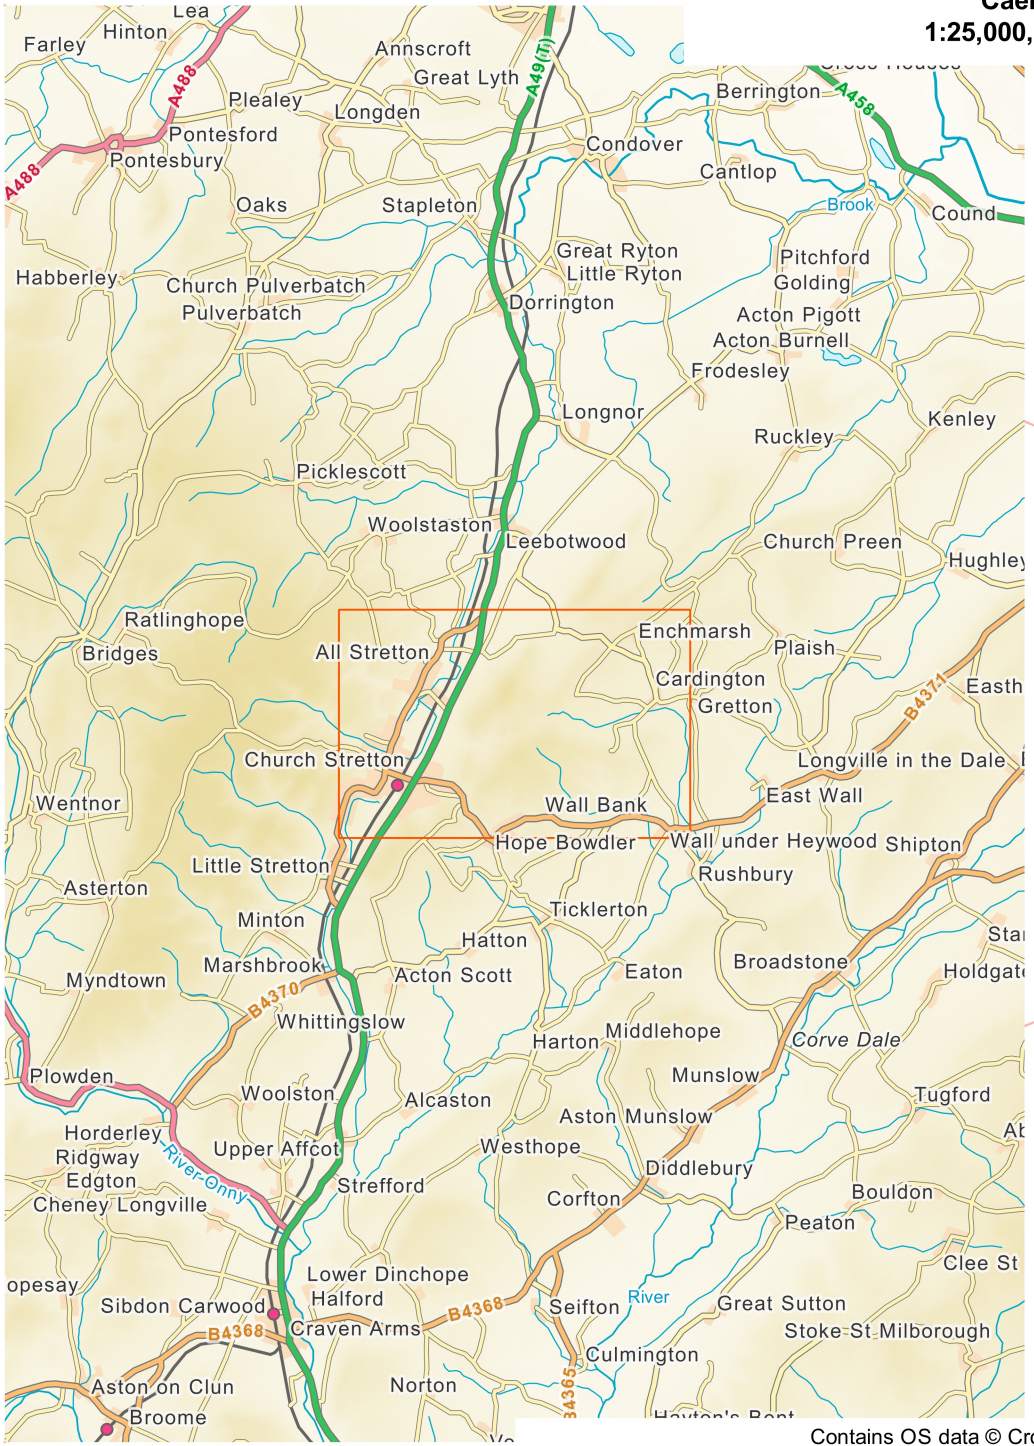

**Caer Caradoc Hill**  
**1:25,000, A4 area coverage**

Contains OS data © Crown copyright and database right (2025).  
Overview mapping only, styling and content not representative of the actual product.