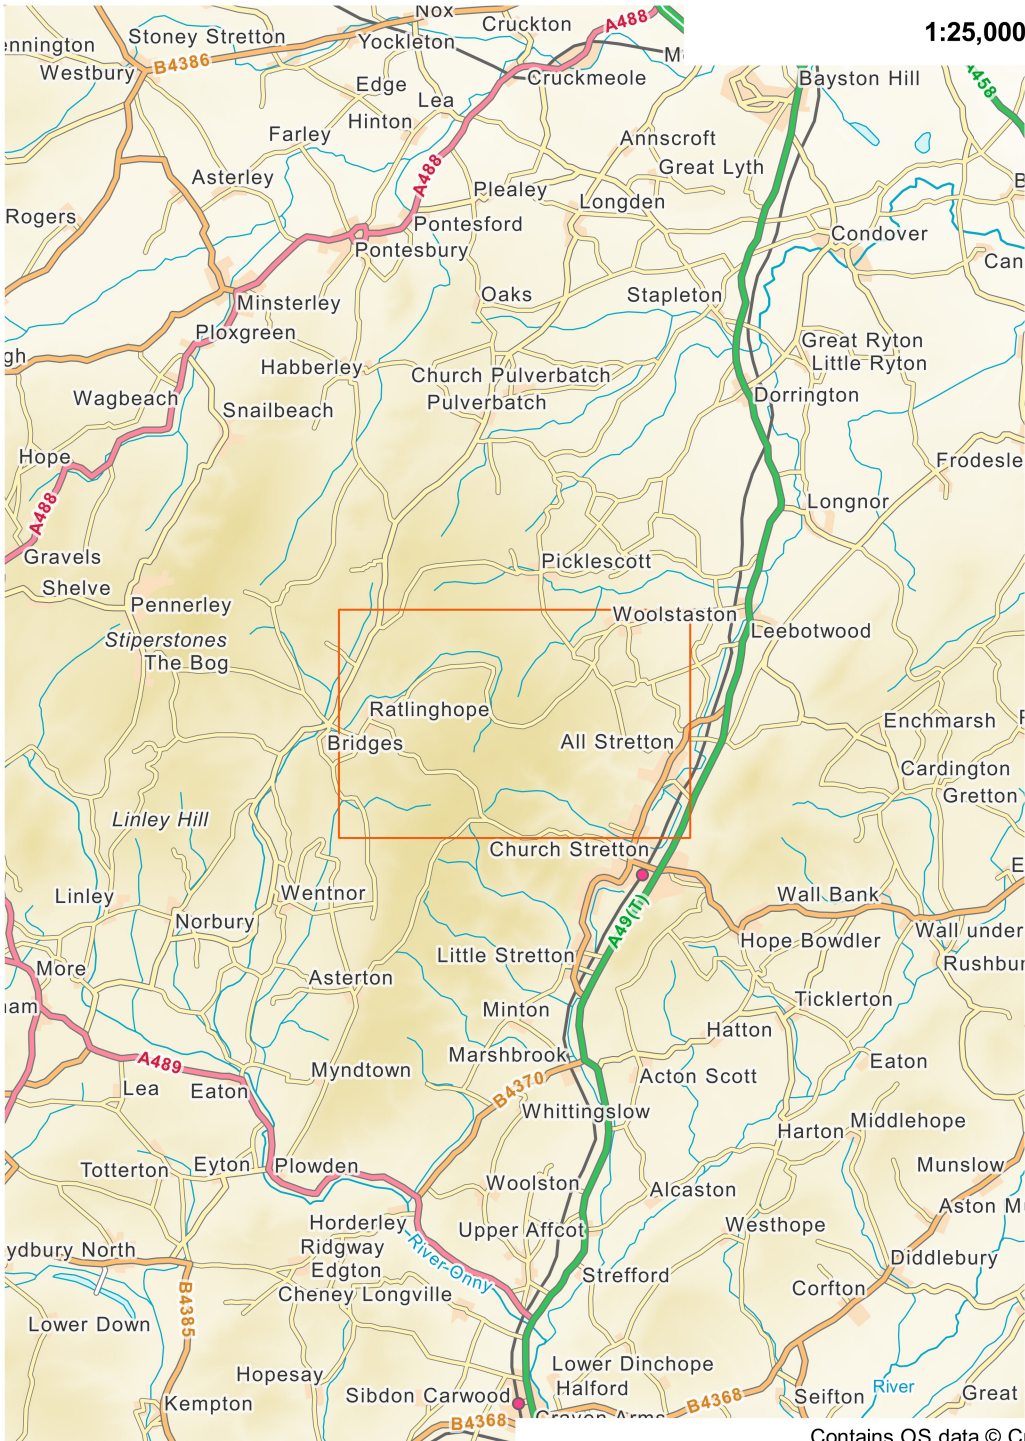

Wild Moor
1:25,000, A4 area coverage

Contains OS data © Crown copyright and database right (2025).
Overview mapping only, styling and content not representative of the actual product.