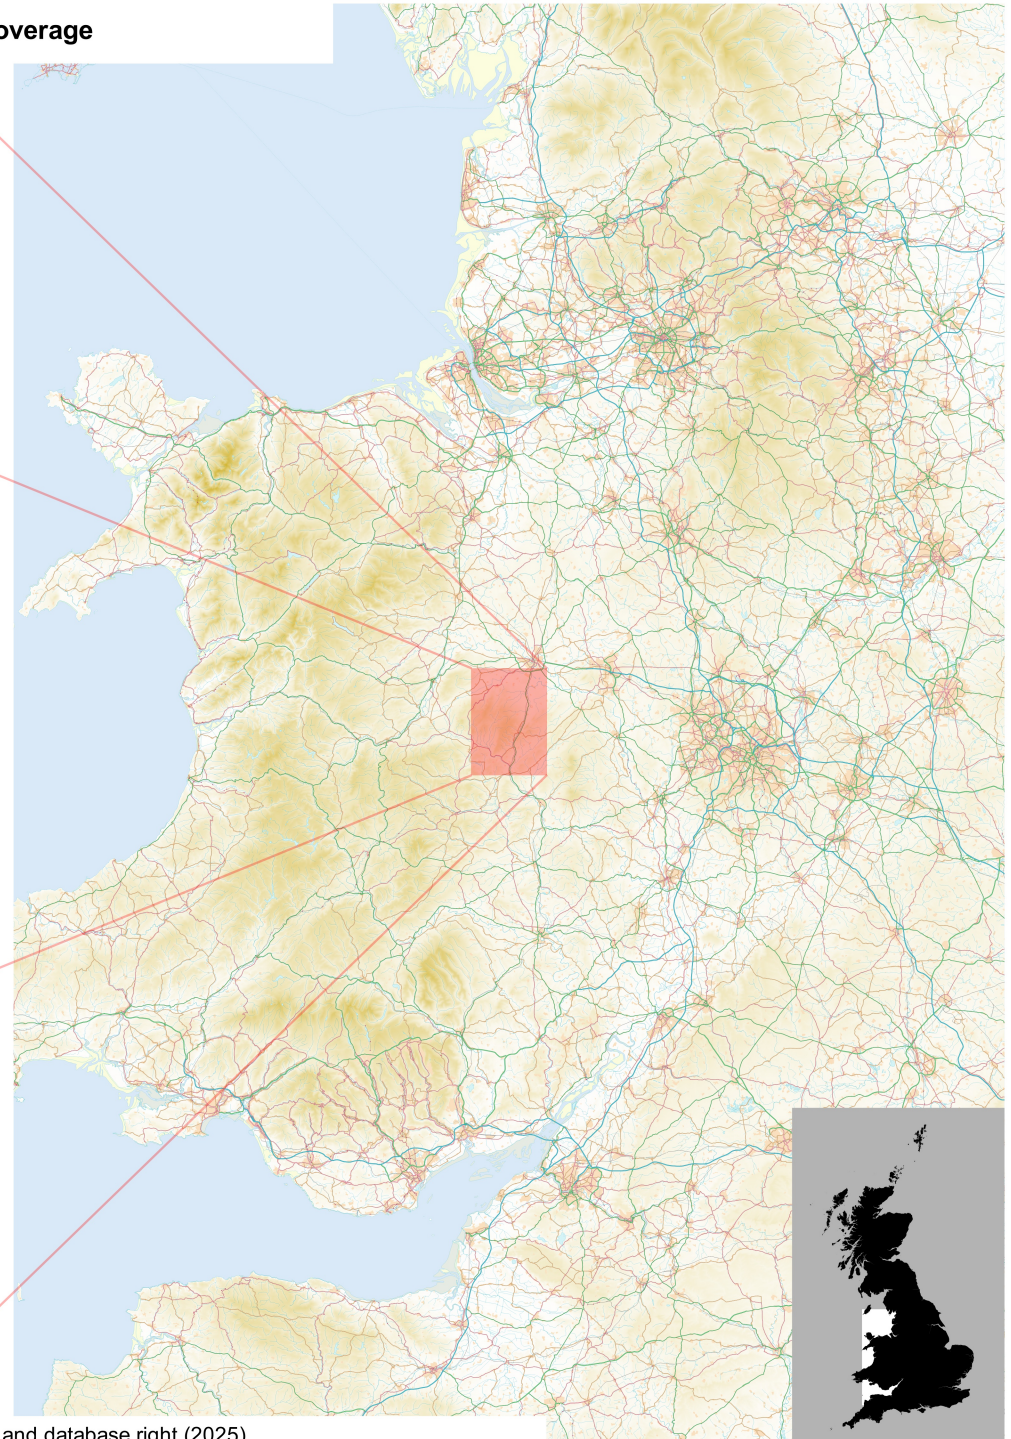

Wild Moor
1:25,000, A4 area coverage

Contains OS data © Crown copyright and database right (2025).
Overview mapping only, styling and content not representative of the actual product.